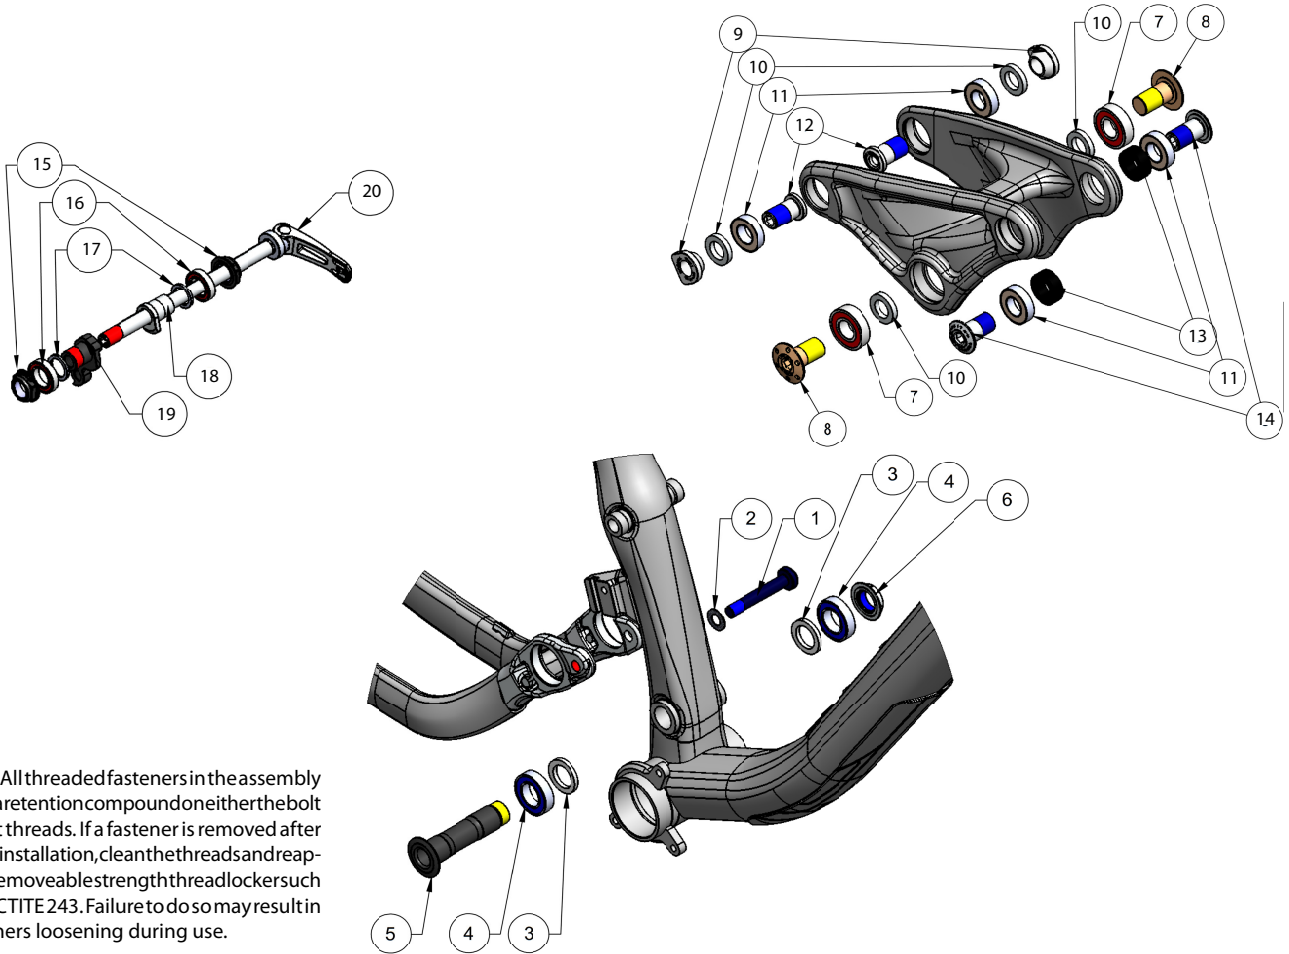

Service Information

2013-14 Fuel EX 8/ 9, Fuel EX 29 All Suspension Assembly

Note: All threaded fasteners in the assembly have a retention compound on either the bolt or nut threads. If a fastener is removed after initial installation, clean the threads and reapply a removable strength threadlocker such as LOCTITE 243. Failure to do so may result in fasteners loosening during use.