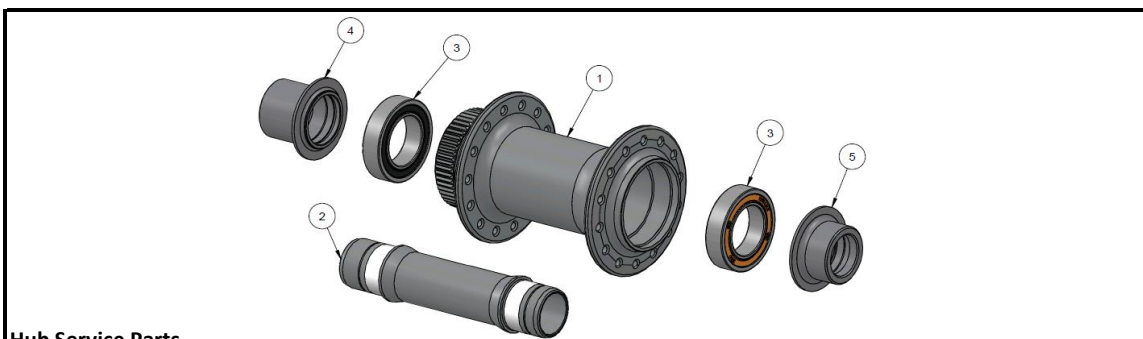

Aeolus Elite 35 TLR Disc Front Road Wheel

Wheel Components

| TCG Part Number | Description |
|-----------------|---|
| 599069/598987 | Wheel |
| NA | Hub (OE use only, not available for aftermarket purchase) |
| NA | Rim |
| 1052302 | Rim Decal Black |
| W593684 | Drive Side Spokes |
| W593685 | Non-Drive Side Spokes |
| 433068 | Nipples |
| W322024 | Standard Rim Strip |
| W514417 | Tubeless Rim Strip |
| 566764 | Tubeless Valve Stem |

Hub Service Parts

| Diagram Number | TCG Part Number | Description |
|----------------|-----------------|--|
| 1 | NA | Hub Shell |
| 2 | 536867 | Axle (for 12mm endcaps) |
| 2 | 504292 | Axle (for 5mm & 15mm endcaps) |
| 3 | 431759 | Ball Bearing 18307 18x30x7mm |
| 4,5 | 536866 | 12mm End Caps |
| Not Pictured | W318502 | 5mm End Caps (not included with aftermarket wheel) |
| Not Pictured | 431778 | 15mm End Caps (not included with aftermarket wheel) |
| Not Pictured | 1051432 | Bontrager Centerlock Lockring for 5/12mm (not included with aftermarket wheel) |