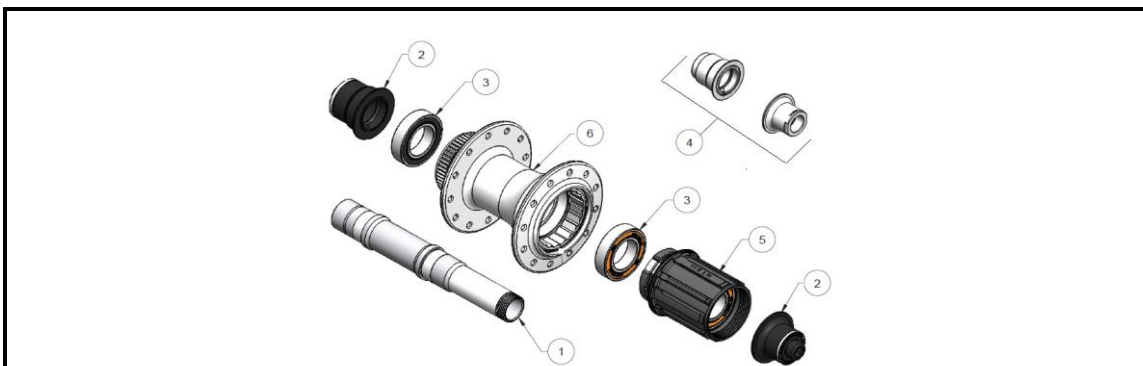

Aeolus Elite 35 TLR Disc Rear Road Wheel

Wheel Components

TCG Part Number	Description
599070/598988	Wheel
NA	Hub (OE use only, not available for aftermarket purchase)
NA	Rim
1052302	Rim Decal Black
W600542	Drive Side Spokes
W593684	Non-Drive Side Spokes
433068	Nipples
W322024	Standard Rim Strip
W514417	Tubeless Rim Strip
566764	Tubeless Valve Stem

Wheel Building Information and Specifications

Value	Description or Specification
Wheel Building Information	
0.4	Hop (mm)
0.4	Wobble (mm)
0.6	Dish (mm)
NA	Wheel stress level drive side up (degrees of rotation, measured on Bontrager Stressor)
NA	Wheel stress level non-drive side up (degrees of rotation, measured on Bontrager Stressor)
185 lbs min, 290 lbs max OR 84 kgf min, 130 kgf max	Spoke Tension - Drive Side
100 lbs min, OR 45.4 kgf min	Spoke Tension, Non-Drive Side
Lacing Pattern drive side	Pulling spokes laced from inside of flange. Pushing spokes laced from outside flange. Spokes woven, pulling spoke on the outside of second cross. Second hole CW from the valve hole is a pulling spoke.
Lacing pattern non-drive side	Pulling spokes laced from outside of flange. Pushing spokes laced from inside flange. Spokes woven, pulling spoke on the outside of second cross. Second hole CW from the valve hole is a pushing spoke.
Additional build instructions	NA
Size Specifications	
274mm	Spoke Length Drive
276mm	Spoke Length Non-Drive
579mm	Rim ERD
35mm	Rim height
27mm	Rim outer width
NA	Rim spoke offset
19mm	Rim inner hook bead width
Other Specifications	
940g	Wheel weight
NA	Rim weight
Carbon with Black decal	Wheel Color
Black	Hub color
Black	Spoke color
Carbon with Black decal	Rim color
24	Spoke Count
14/15G	Spoke Gauge
Centerlock	Disc brake interface
Yes	Tubeless ready