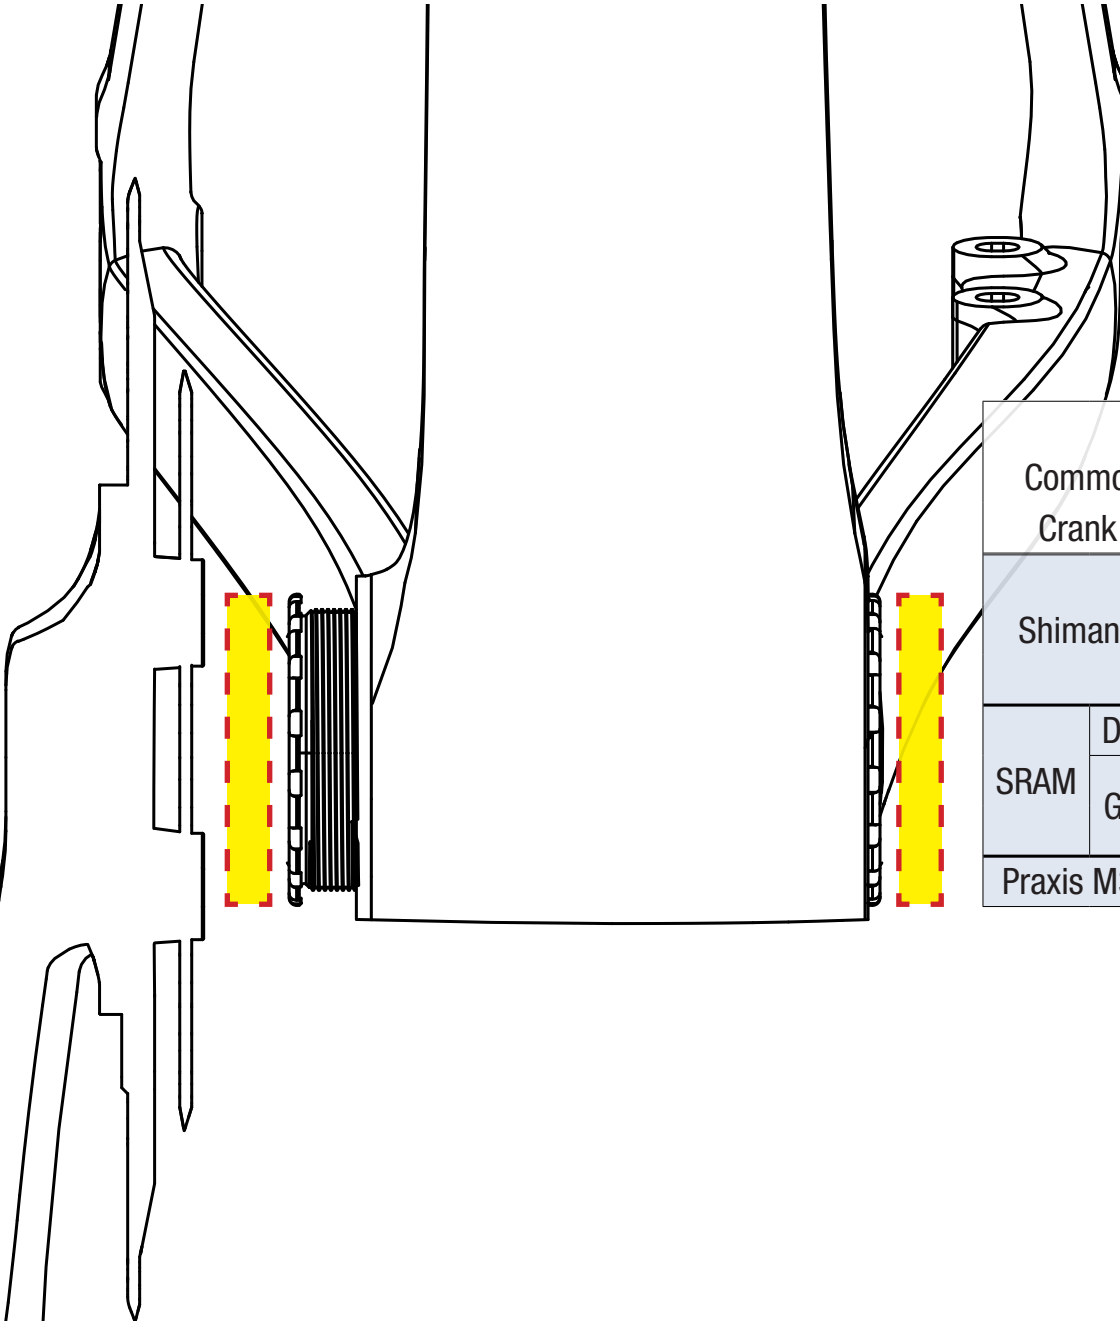

		Tool - Spline Compatibility					
Mfr. Model		Praxis		Unior	Park	Wheels MFG	CeramicSpeed
		TP-2400	TP-3028	1671.T47	BBT-47	BBTOOL-48-44	(incl. w/ crank)
Trek P/N		594148	594147	1043614	568922	589307	
Praxis BB	24mm	•		•			
	30mm		•	•			
Wheels MFG BB						•	
SRAM DUB BB				•	•		
Chris King BB				•	•		
Ceramic-Speed BB	24mm			•	•		•
	GXP						•

Trek T47 BB Configurations				
Common BB / Crank Combinations		Spacers Needed		
Crank	BB (Inboard)	Drive Side	Non-Drive Side	
Shimano	Praxis IB 24mm	-	-	
	Chris King 30i	-	-	
	CeramicSpeed 24mm	0.5mm	0.5mm	
SRAM	DUB	SRAM DUB	2-3mm	-
	GXP	Wheels MFG	1mm	-
		CeramicSpeed	-	-
Praxis M30	Praxis IB 30mm	-	-	