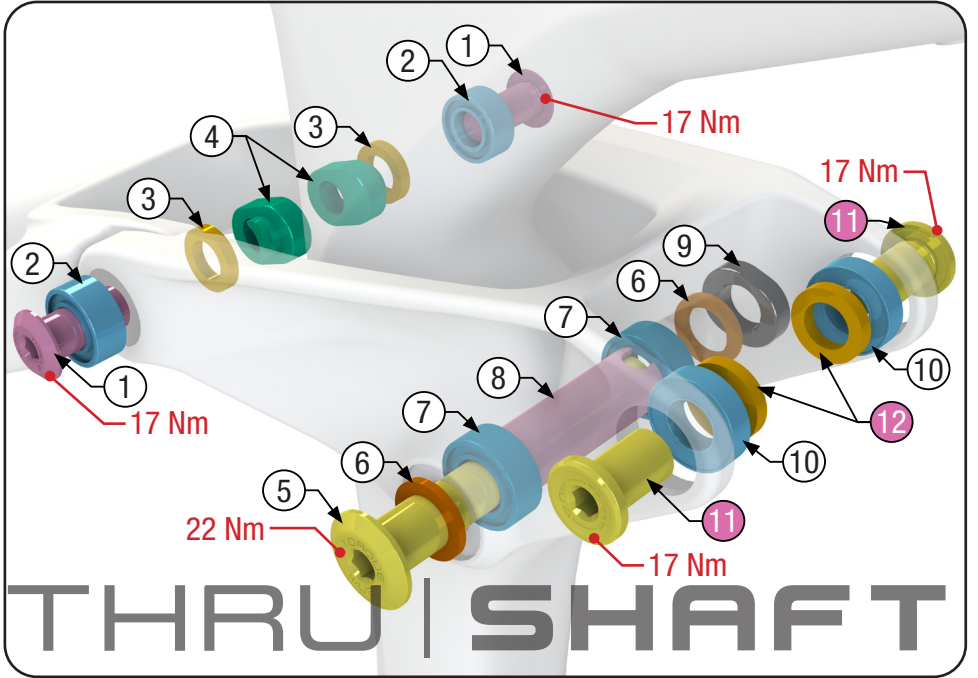

Product Support

Remedy M.Y.19 Parts Quick Reference

REMEDY

Product Support
Remedy M.Y.19 Parts Quick Reference

Item	Description	Note	Part Number	Qty
1	Thru Axle, Boost 148	12x198mm	W333770	1
2	ABP Convert Nut, M17	M17	W301803	2
3	ABP Convert Bearing	17x28x6mm	W305083	2
4	Bearing Spacer	Carbon Only	W440921	2
5	Axle Guide	M17	W541518	1
6	Derailleur Hanger	M17	W439634	1

Item	Description	Note	Part Number	Qty
1	Thru Axle, Boost 148	12x198mm	W333770	1
2	ABP Convert Nut, M17	M17	W301803	2
3	ABP Convert Bearing	17x28x6mm	W305083	2
4	Bearing Spacer		W440921	2
5	Axle Guide	M17	W541518	1
6	Derailleur Hanger	M17	W439634	1

Product Support
Remedy M.Y.19 Parts Quick Reference

THRU | SHAFT

Item	Description	Note	Part Number	Qty
11	Shock Axle	M6x69mm	540755	1
12	Axle Fastening Bolt	M6x11mm	540755	1

Item	Description	Note	Part Number	Qty
11	Thru Shaft Bolts	M10x16mm	W561881	2
12	Thru Shaft Spacers	16x10x3mm	W529969	2

Product Support
Remedy M.Y.19 Parts Quick Reference

Item	Description	Note	Part Number	Qty
1	Threaded Insert	M16	512488 (kit)	1
2	Bearing Spacer	22x17x3mm	512488 (kit)	2
3	Main Pivot Bearing	26x17x10mm	W302025	2
4	Main Pivot Spacer	20x17x40mm	512488 (kit)	1
5	Main Pivot Axle	M16x83mm	512488 (kit)	1