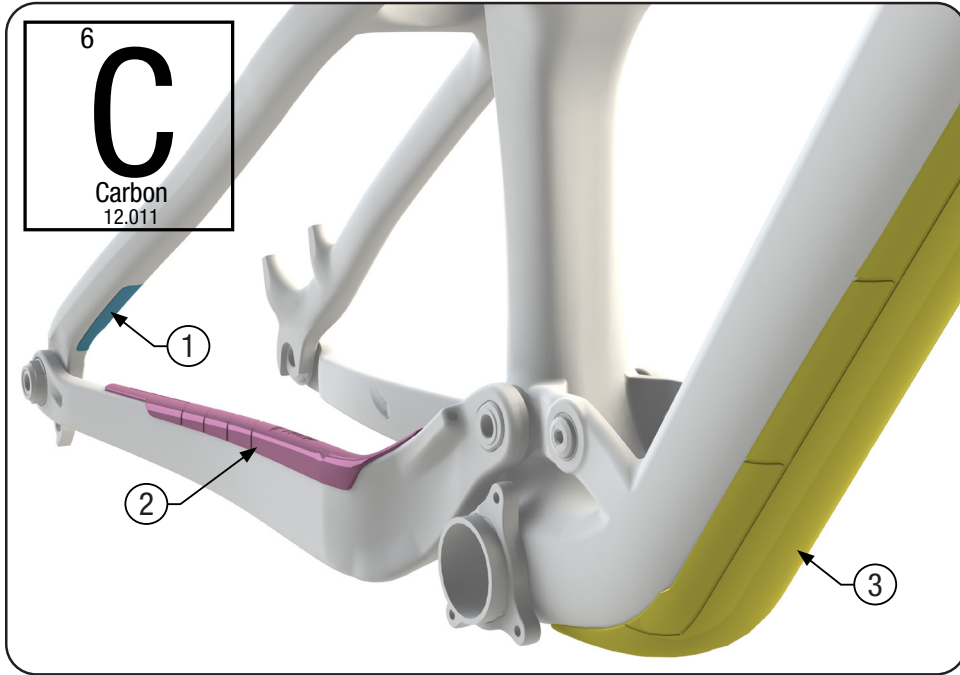

Product Support
Remedy M.Y.19 Parts Quick Reference

Item	Description	Part Number	Qty
1	Seatstay Armor	W531649	1
2	Chainstay Armor	W564699	1
3	Lower Downtube Armor	W530144	1