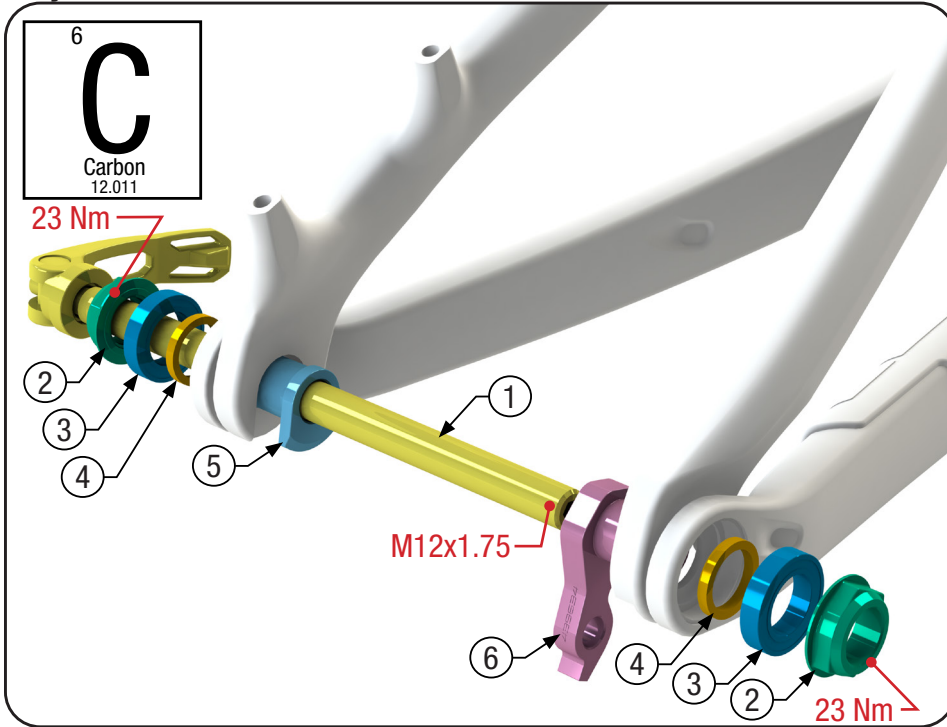

Product Support

Remedy M.Y.19 Parts Quick Reference

REMEDY

Product Support
Remedy M.Y.19 Parts Quick Reference

Item	Description	Note	Part Number	Qty
1	Thru Axle, Boost 148	12x198mm	W333770	1
2	ABP Convert Nut, M17	M17	W301803	2
3	ABP Convert Bearing	17x28x6mm	W305083	2
4	Bearing Spacer	Carbon Only	W440921	2
5	Axle Guide	M17	W541518	1
6	Derailleur Hanger	M17	W439634	1

Item	Description	Note	Part Number	Qty
1	Thru Axle, Boost 148	12x198mm	W333770	1
2	ABP Convert Nut, M17	M17	W301803	2
3	ABP Convert Bearing	17x28x6mm	W305083	2
4	Bearing Spacer		W440921	2
5	Axle Guide	M17	W541518	1
6	Derailleur Hanger	M17	W439634	1

Product Support
Remedy M.Y.19 Parts Quick Reference

THRU | SHAFT

Item	Description	Note	Part Number	Qty
11	Shock Axle	M6x69mm	540755	1
12	Axle Fastening Bolt	M6x11mm	540755	1

Item	Description	Note	Part Number	Qty
11	Thru Shaft Bolts	M10x16mm	W561881	2
12	Thru Shaft Spacers	16x10x3mm	W529969	2

Product Support
Remedy M.Y.19 Parts Quick Reference

Item	Description	Note	Part Number	Qty
1	Threaded Insert	M16	512488 (kit)	1
2	Bearing Spacer	22x17x3mm	512488 (kit)	2
3	Main Pivot Bearing	26x17x10mm	W302025	2
4	Main Pivot Spacer	20x17x40mm	512488 (kit)	1
5	Main Pivot Axle	M16x83mm	512488 (kit)	1