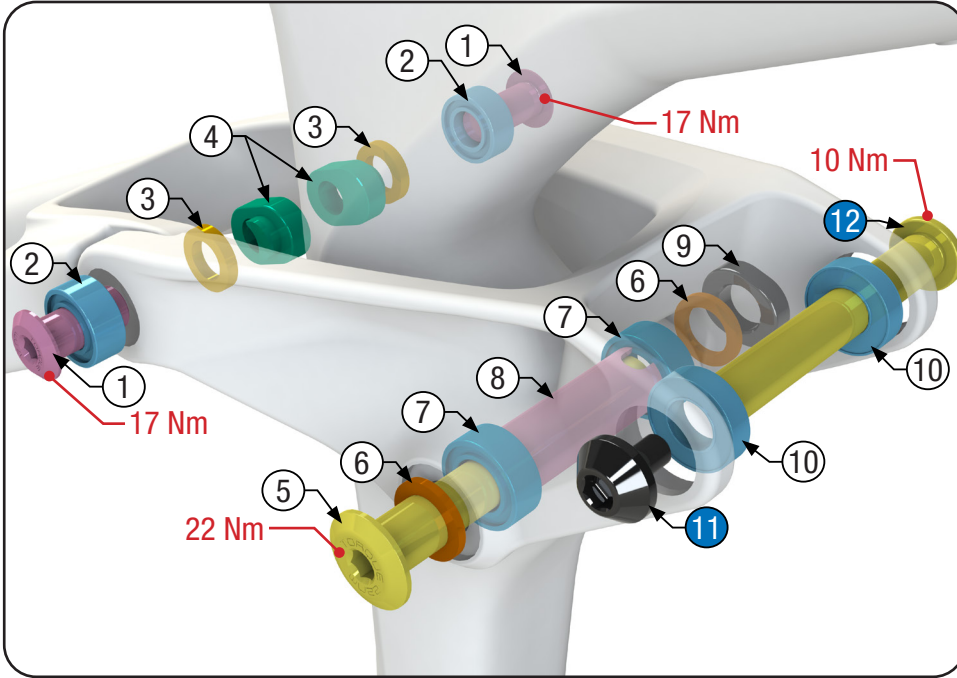

Product Support

Remedy M.Y.19 Parts Quick Reference

REMEDY

Product Support
Remedy M.Y.19 Parts Quick Reference

Item	Description	Note	Part Number	Qty
1	Thru Axle, Boost 148	12x198mm	W333770	1
2	ABP Convert Nut, M17	M17	W301803	2
3	ABP Convert Bearing	17x28x6mm	W305083	2
4	Bearing Spacer	Carbon Only	W440921	2
5	Axle Guide	M17	W541518	1
6	Derailleur Hanger	M17	W439634	1

Item	Description	Note	Part Number	Qty
1	Thru Axle, Boost 148	12x198mm	W333770	1
2	ABP Convert Nut, M17	M17	W301803	2
3	ABP Convert Bearing	17x28x6mm	W305083	2
4	Bearing Spacer		W440921	2
5	Axle Guide	M17	W541518	1
6	Derailleur Hanger	M17	W439634	1

Product Support
Remedy M.Y.19 Parts Quick Reference

THRU | SHAFT

Item	Description	Note	Part Number	Qty
11	Shock Axle	M6x69mm	540755	1
12	Axle Fastening Bolt	M6x11mm	540755	1

Item	Description	Note	Part Number	Qty
11	Thru Shaft Bolts	M10x16mm	W561881	2
12	Thru Shaft Spacers	16x10x3mm	W529969	2

Product Support
Remedy M.Y.19 Parts Quick Reference

Item	Description	Note	Part Number	Qty
1	Threaded Insert	M16	512488 (kit)	1
2	Bearing Spacer	22x17x3mm	512488 (kit)	2
3	Main Pivot Bearing	26x17x10mm	W302025	2
4	Main Pivot Spacer	20x17x40mm	512488 (kit)	1
5	Main Pivot Axle	M16x83mm	512488 (kit)	1