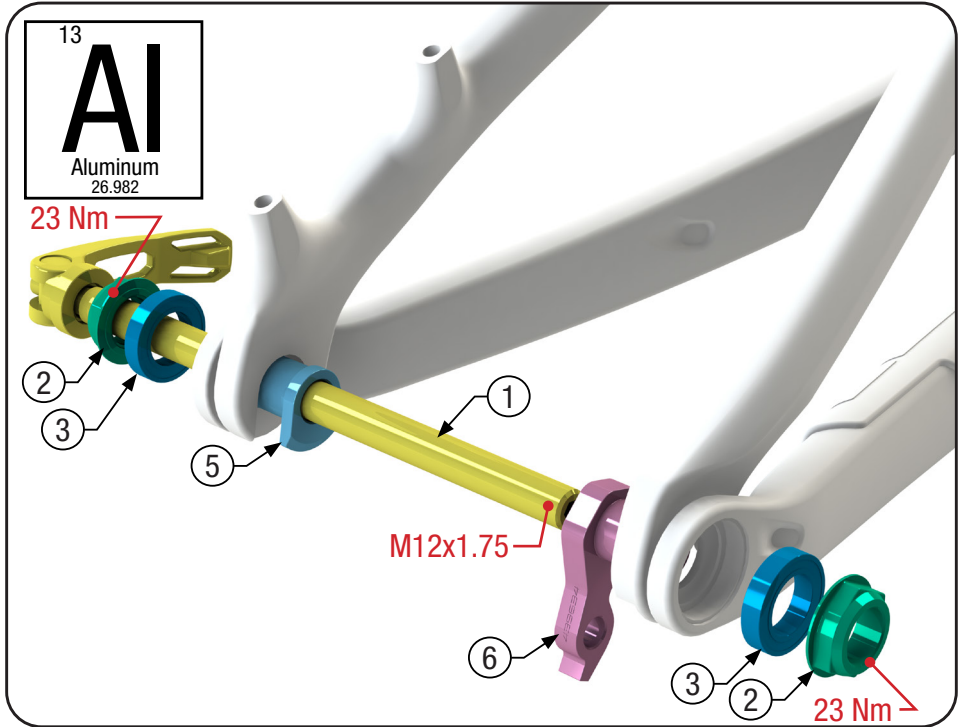

Product Support

Remedy M.Y.19 Parts Quick Reference

REMEDY

Product Support
Remedy M.Y.19 Parts Quick Reference

Item	Description	Note	Part Number	Qty
1	Thru Axle, Boost 148	12x198mm	W333770	1
2	ABP Convert Nut, M17	M17	W301803	2
3	ABP Convert Bearing	17x28x6mm	W305083	2
4	Bearing Spacer	Carbon Only	W440921	2
5	Axle Guide	M17	W541518	1
6	Derailleur Hanger	M17	W439634	1

Item	Description	Note	Part Number	Qty
1	Thru Axle, Boost 148	12x198mm	W333770	1
2	ABP Convert Nut, M17	M17	W301803	2
3	ABP Convert Bearing	17x28x6mm	W305083	2
4	Bearing Spacer		W440921	2
5	Axle Guide	M17	W541518	1
6	Derailleur Hanger	M17	W439634	1

Product Support
Remedy M.Y.19 Parts Quick Reference

THRU | SHAFT

Item	Description	Note	Part Number	Qty
11	Shock Axle	M6x69mm	540755	1
12	Axle Fastening Bolt	M6x11mm	540755	1

Item	Description	Note	Part Number	Qty
11	Thru Shaft Bolts	M10x16mm	W561881	2
12	Thru Shaft Spacers	16x10x3mm	W529969	2

Product Support
Remedy M.Y.19 Parts Quick Reference

Item	Description	Note	Part Number	Qty
1	Threaded Insert	M16	512488 (kit)	1
2	Bearing Spacer	22x17x3mm	512488 (kit)	2
3	Main Pivot Bearing	26x17x10mm	W302025	2
4	Main Pivot Spacer	20x17x40mm	512488 (kit)	1
5	Main Pivot Axle	M16x83mm	512488 (kit)	1