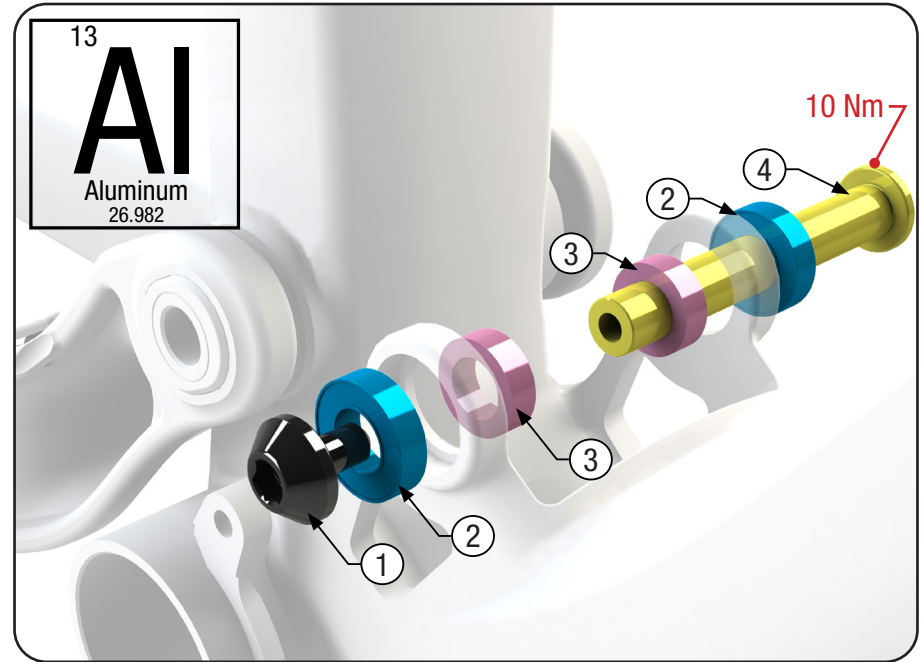

Item	Description	Note	Part Number	Qty
1	Axle Fastening Bolt	M6x11mm	540755 (kit)	1
2	Shock Pivot Bearing	19x10x5mm	W293466	2
3	Bearing Spacer	16x10x5mm	W536414	2
4	Shock Axle	M6x69mm	540755 (kit)	1