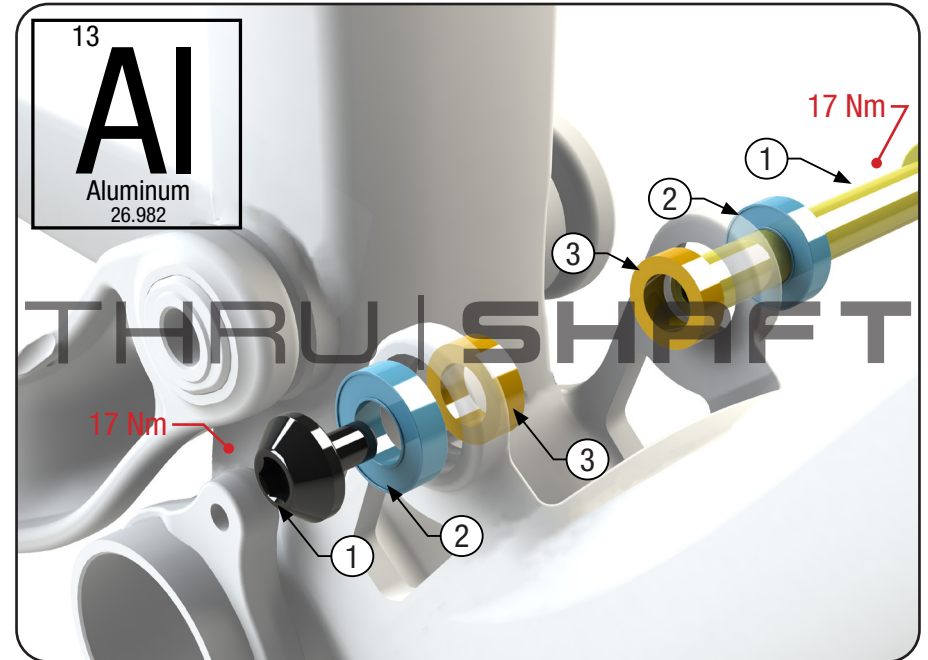

Product Support
Remedy M.Y.19 Parts Quick Reference