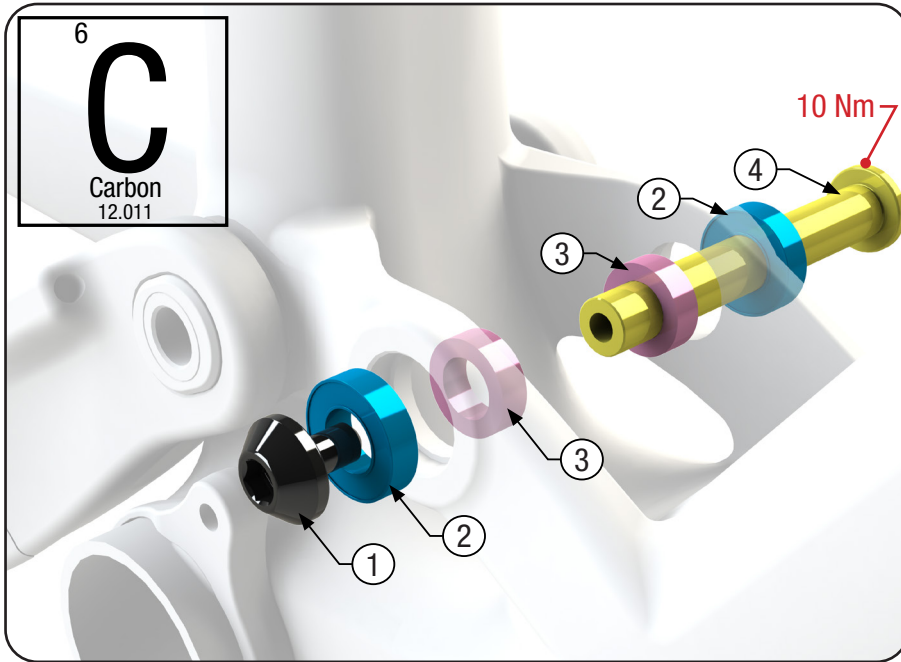

Product Support
Remedy M.Y.19 Parts Quick Reference

Item	Description	Note	Part Number	Qty
1	Axle Fastening Bolt	M6x11mm	540755 (kit)	1
2	Shock Pivot Bearing	19x10x5mm	W293466	2
3	Bearing Spacer	16x10x5mm	W536414	2
4	Shock Axle	M6x69mm	540755 (kit)	1