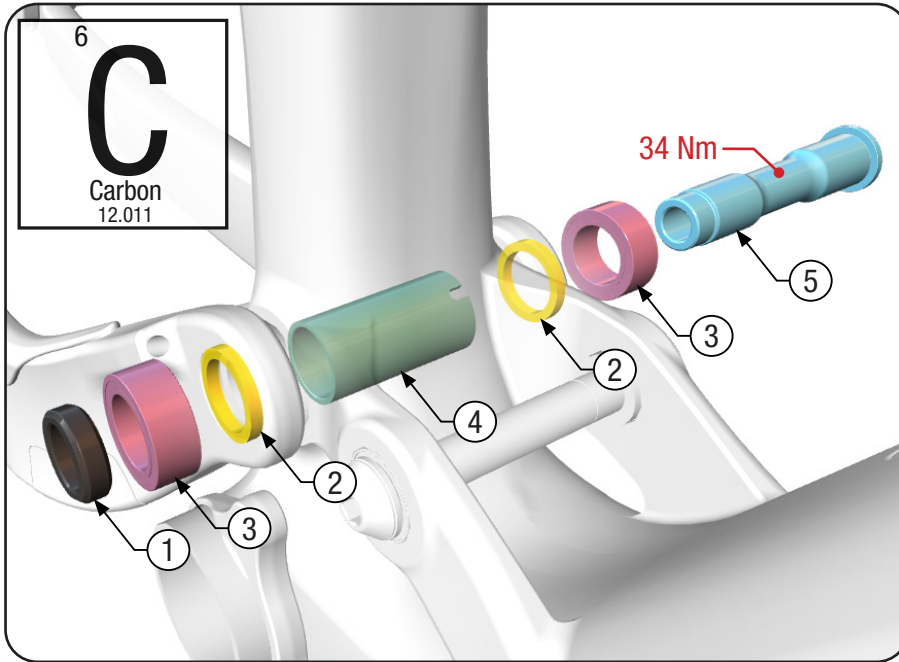

Product Support

Remedy M.Y.19 Parts Quick Reference

REMEDY

Product Support
Remedy M.Y.19 Parts Quick Reference

Item	Description	Note	Part Number	Qty
1	Thru Axle, Boost 148	12x198mm	W333770	1
2	ABP Convert Nut, M17	M17	W301803	2
3	ABP Convert Bearing	17x28x6mm	W305083	2
4	Bearing Spacer	Carbon Only	W440921	2
5	Axle Guide	M17	W541518	1
6	Derailleur Hanger	M17	W439634	1

Item	Description	Note	Part Number	Qty
1	Thru Axle, Boost 148	12x198mm	W333770	1
2	ABP Convert Nut, M17	M17	W301803	2
3	ABP Convert Bearing	17x28x6mm	W305083	2
4	Bearing Spacer		W440921	2
5	Axle Guide	M17	W541518	1
6	Derailleur Hanger	M17	W439634	1

Product Support
Remedy M.Y.19 Parts Quick Reference

THRU | SHAFT

Item	Description	Note	Part Number	Qty
11	Shock Axle	M6x69mm	540755	1
12	Axle Fastening Bolt	M6x11mm	540755	1

Item	Description	Note	Part Number	Qty
11	Thru Shaft Bolts	M10x16mm	W561881	2
12	Thru Shaft Spacers	16x10x3mm	W529969	2

Product Support
Remedy M.Y.19 Parts Quick Reference

Item	Description	Note	Part Number	Qty
1	Threaded Insert	M16	512488 (kit)	1
2	Bearing Spacer	22x17x3mm	512488 (kit)	2
3	Main Pivot Bearing	26x17x10mm	W302025	2
4	Main Pivot Spacer	20x17x40mm	512488 (kit)	1
5	Main Pivot Axle	M16x83mm	512488 (kit)	1