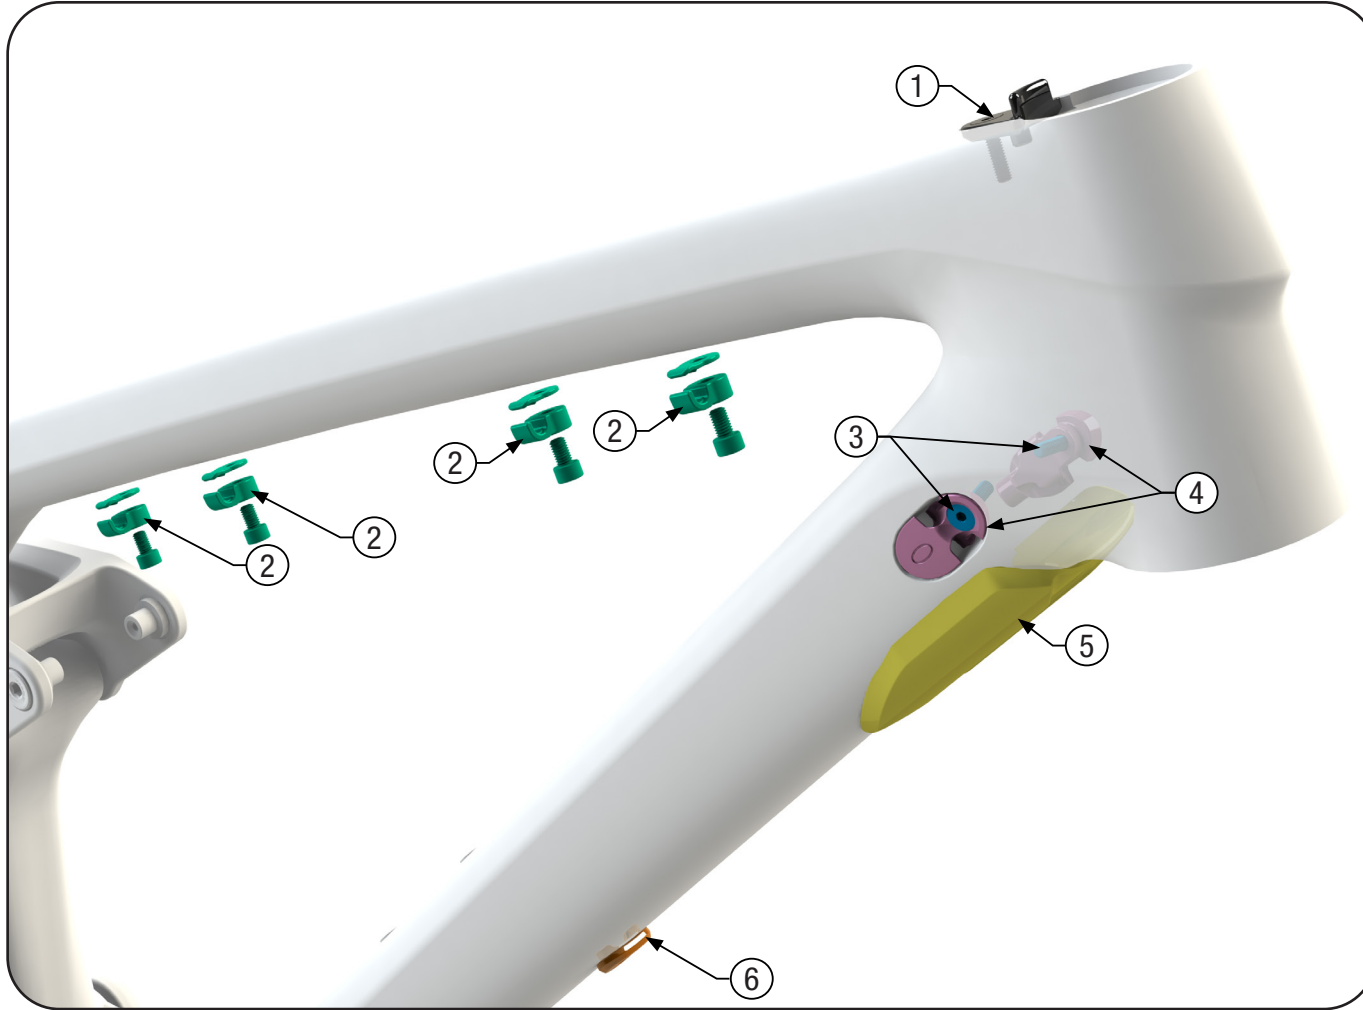

Product Support
Remedy M.Y.19 Parts Quick Reference

Item	Description	Note	Part Number	Qty
1	Knock Block Frame Chip		536723	1
2	TopTube Guides		W311727	4
3	Cable Stop Bolt	M4x12mm	W532763	3
4	Control Freak Cable Guide		W519232	3
5	Upper Downtube Armor		W529228	1
6	Downtube Cable Cinch		W513977	1