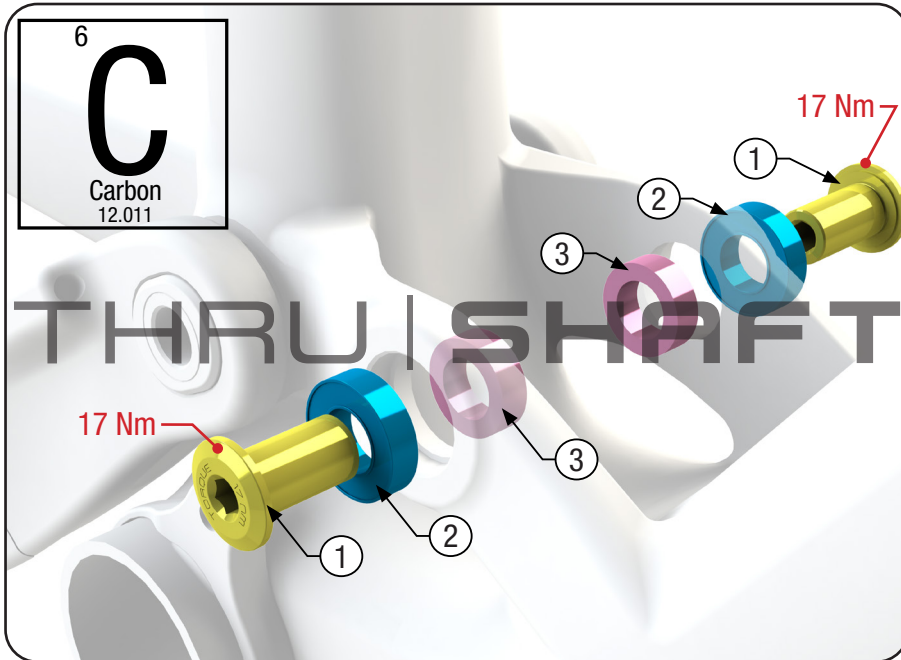

Product Support
Remedy M.Y.19 Parts Quick Reference