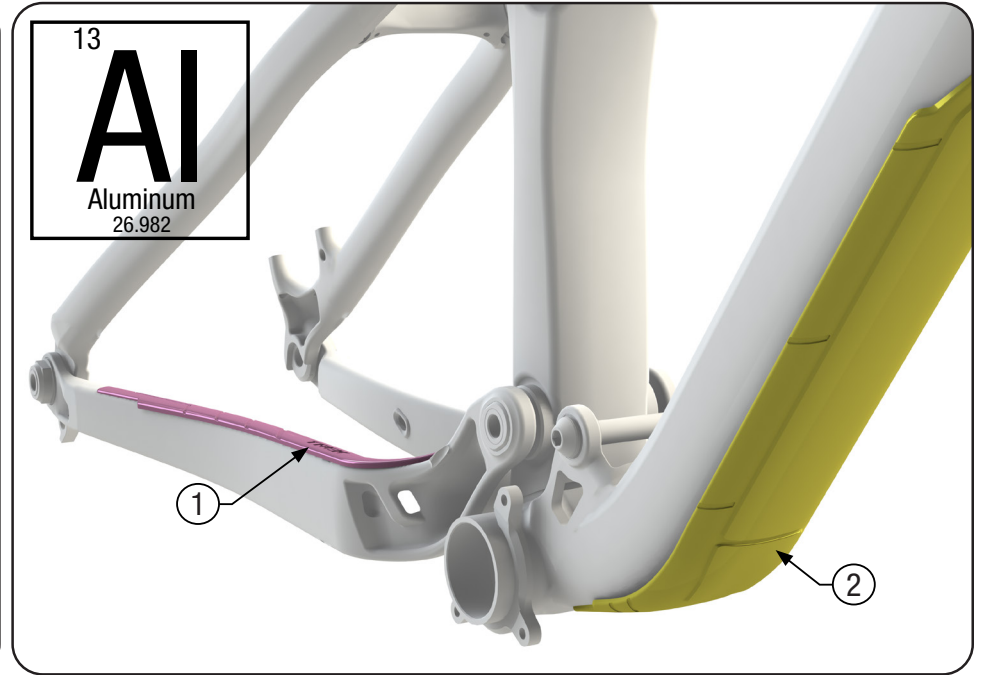

Item	Description	Part Number	Qty
1	Chainstay Armor	W532099	1
2	Lower Downtube Armor	W536435	1