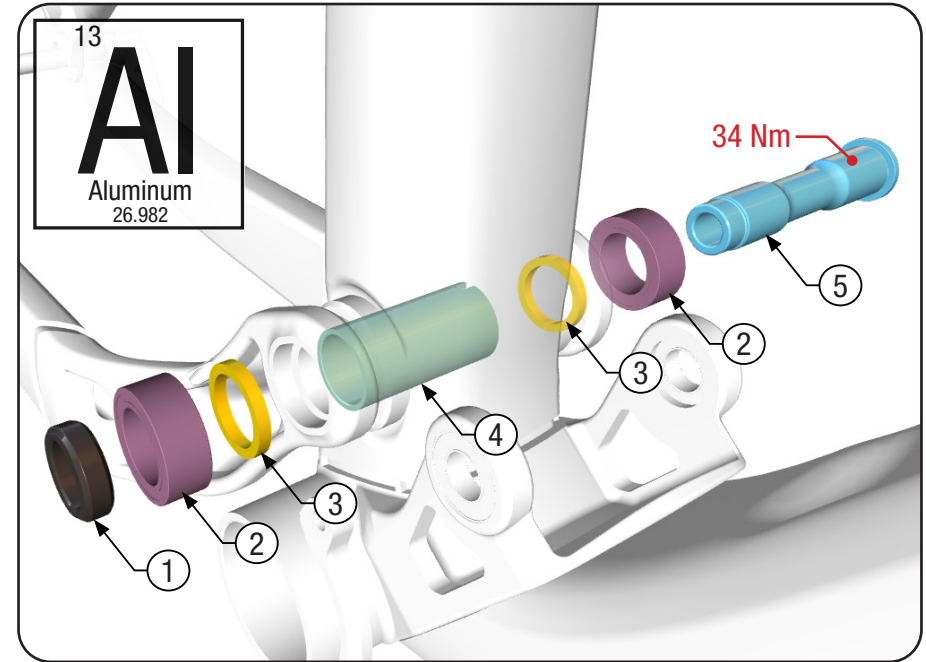

Product Support

Remedy M.Y.19 Parts Quick Reference

REMEDY

Product Support
Remedy M.Y.19 Parts Quick Reference

Item	Description	Note	Part Number	Qty
1	Thru Axle, Boost 148	12x198mm	W333770	1
2	ABP Convert Nut, M17	M17	W301803	2
3	ABP Convert Bearing	17x28x6mm	W305083	2
4	Bearing Spacer	Carbon Only	W440921	2
5	Axle Guide	M17	W541518	1
6	Derailleur Hanger	M17	W439634	1

Item	Description	Note	Part Number	Qty
1	Thru Axle, Boost 148	12x198mm	W333770	1
2	ABP Convert Nut, M17	M17	W301803	2
3	ABP Convert Bearing	17x28x6mm	W305083	2
4	Bearing Spacer		W440921	2
5	Axle Guide	M17	W541518	1
6	Derailleur Hanger	M17	W439634	1

Product Support
Remedy M.Y.19 Parts Quick Reference

THRU | SHAFT

Item	Description	Note	Part Number	Qty
11	Shock Axle	M6x69mm	540755	1
12	Axle Fastening Bolt	M6x11mm	540755	1

Item	Description	Note	Part Number	Qty
11	Thru Shaft Bolts	M10x16mm	W561881	2
12	Thru Shaft Spacers	16x10x3mm	W529969	2

Product Support
Remedy M.Y.19 Parts Quick Reference

Item	Description	Note	Part Number	Qty
1	Threaded Insert	M16	512488 (kit)	1
2	Bearing Spacer	22x17x3mm	512488 (kit)	2
3	Main Pivot Bearing	26x17x10mm	W302025	2
4	Main Pivot Spacer	20x17x40mm	512488 (kit)	1
5	Main Pivot Axle	M16x83mm	512488 (kit)	1