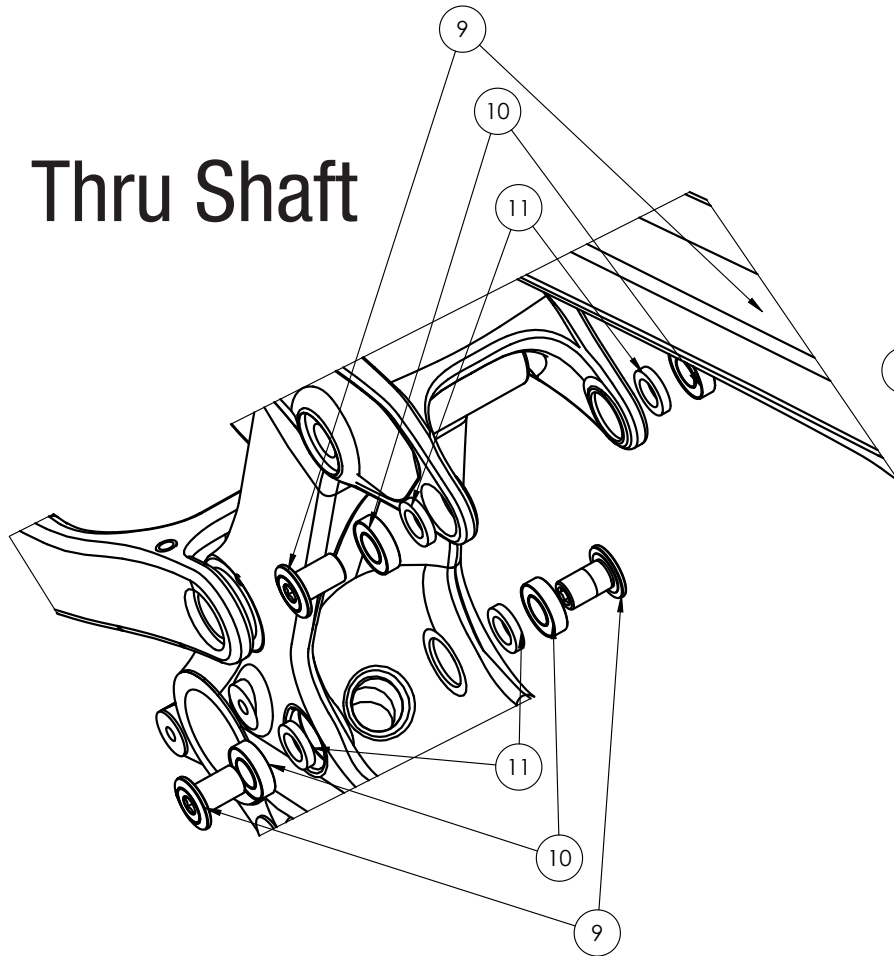

TREK

Product Support

MY21 Slash Parts Quick Reference

Page 1 of 6

SLASH

Product Support

MY21 Slash Parts Quick Reference

Item	Description	Part Number	Qty	Note
1	Storage Door Assembly	W583862	1	Cage Not Included
2	Upper Downtube Armor	W600583	1	Carbon S/M/ML
		W1043493		Carbon L/XL
		W601114		Alloy All Sizes
3	Lower Downtube Armor	W601115	1	Alloy All Sizes
		W600584		Carbon All Sizes
4	Chainstay Guard	W600585	1	
5	M4x6mm Bolts	1042535	6	
6	Rotor Scuff Guard	W588081	1	
7	Seatstay Guard	W600587	1	
8	Thru Shaft Grommet	W602227	1	Carbon Frames Only

Thru Shaft

Item	Description	Part Number	Qty	Note
9	Thru Shaft Bolt	W600630	4	
10	Shock Bearing	W293466	4	
11	Shock Spacer	W529969	4	

Standard Eyelet

Item	Description	Part Number	Qty	Note
12	Upper Shock Axle	599898	1	
13	Lower Shock Axle	5258210	1	
14	Shock Axle Endcap	n/a	2	Included w/ Axles
15	Shock Bearing	W293466	4	
16	Shock Spacer	W529969	4	

Item	Description	Part Number	Qty	Note
16	Spacer, 16x10x3mm	W529969	2	
17	Rocker:Seatstay Bearing	W529224	2	
18	Mino Link Nut	W529223	2	
19	Mino Link Bolt	W600629	2	
20	Rocker Pivot Sleeve	W310155	1	
21	Rocker Pivot Nut	W311582	1	
22	Spacer, 18x12x2mm	W290057	2	
23	Rocker Pivot Bolt	W600627	1	
24	Rocker:Frame Bearing	W586543	2	
25	Main Pivot Spacer	W600642	1	
26	Main Pivot Bearing	W302025	2	
27	Spacer, 22x17x3mm	W440921	2	
28	Main Pivot D-Nut	W584134	1	
29	Main Pivot Bolt	W600628	1	