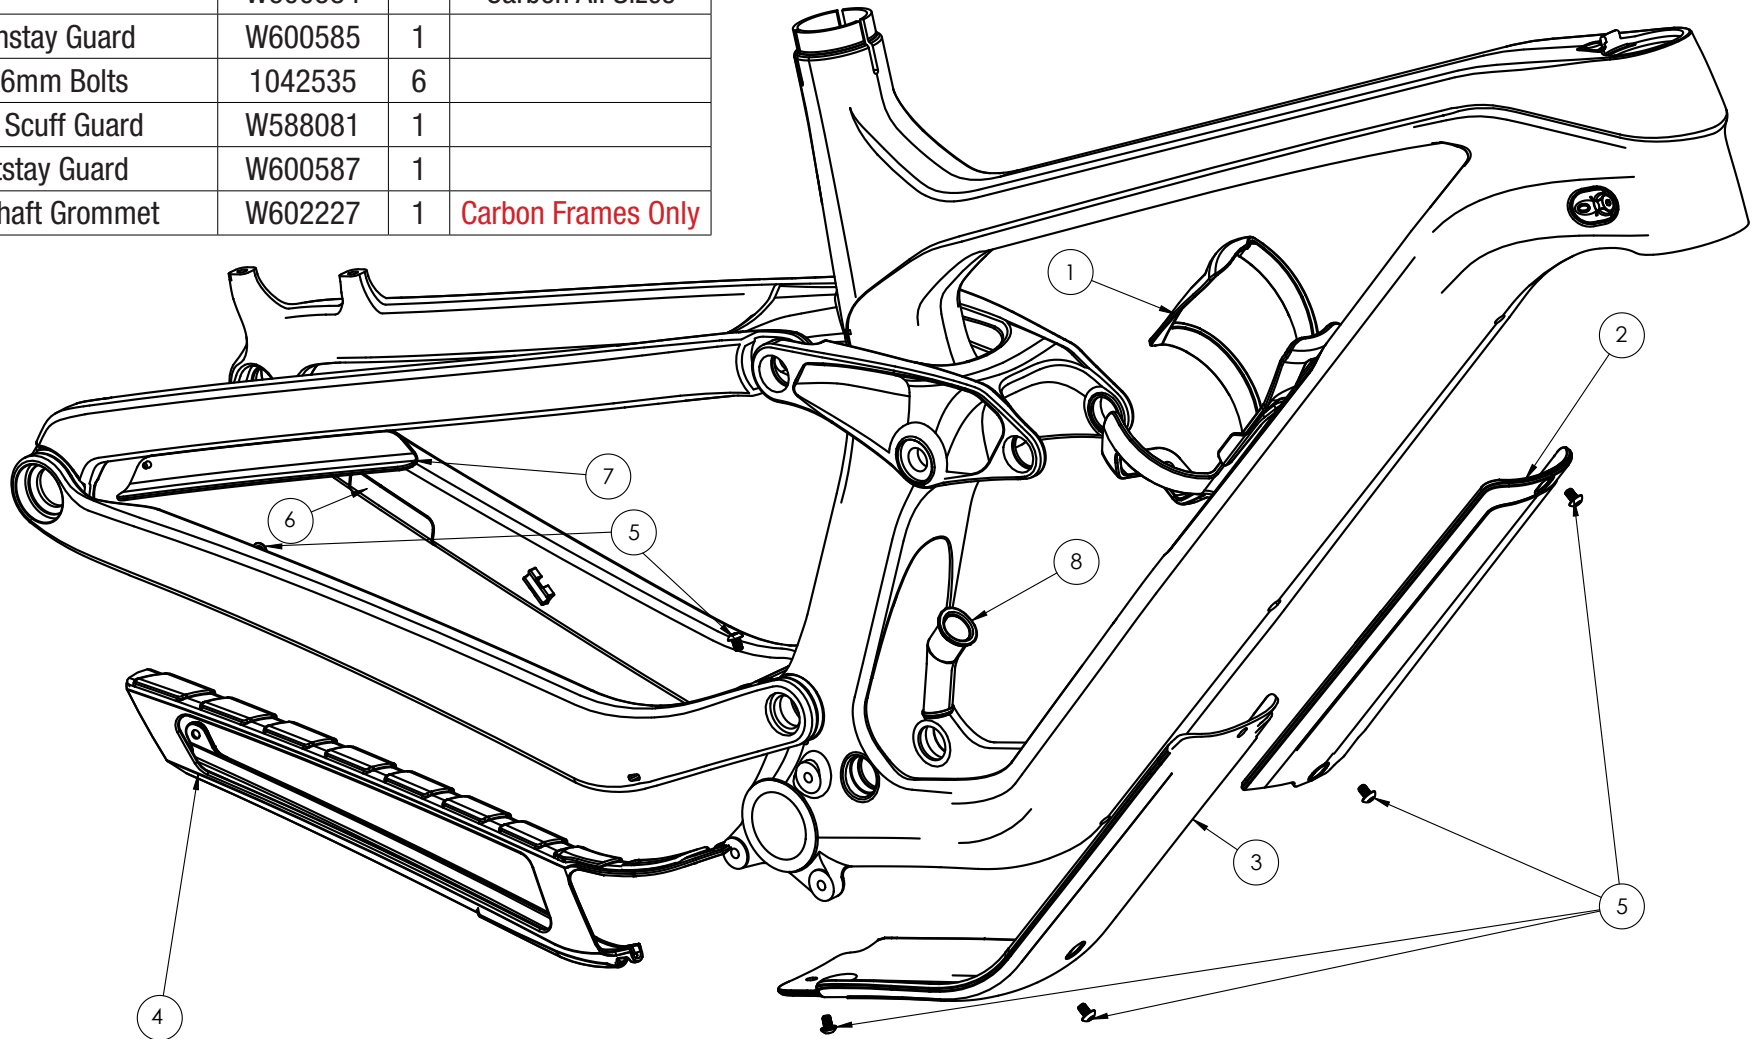

TREK

Product Support

MY21 Slash Parts Quick Reference

Page 1 of 6

SLASH

Product Support

MY21 Slash Parts Quick Reference

Item	Description	Part Number	Qty	Note
1	Storage Door Assembly	W583862	1	Cage Not Included
2	Upper Downtube Armor	W600583	1	Carbon S/M/ML
		W1043493		Carbon L/XL
		W601114		Alloy All Sizes
3	Lower Downtube Armor	W601115	1	Alloy All Sizes
		W600584		Carbon All Sizes
4	Chainstay Guard	W600585	1	
5	M4x6mm Bolts	1042535	6	
6	Rotor Scuff Guard	W588081	1	
7	Seatstay Guard	W600587	1	
8	Thru Shaft Grommet	W602227	1	Carbon Frames Only

Thru Shaft

Item	Description	Part Number	Qty	Note
9	Thru Shaft Bolt	W600630	4	
10	Shock Bearing	W293466	4	
11	Shock Spacer	W529969	4	

Standard Eyelet

Item	Description	Part Number	Qty	Note
12	Upper Shock Axle	599898	1	
13	Lower Shock Axle	5258210	1	
14	Shock Axle Endcap	n/a	2	Included w/ Axles
15	Shock Bearing	W293466	4	
16	Shock Spacer	W529969	4	

Item	Description	Part Number	Qty	Note
16	Spacer, 16x10x3mm	W529969	2	
17	Rocker:Seatstay Bearing	W529224	2	
18	Mino Link Nut	W529223	2	
19	Mino Link Bolt	W600629	2	
20	Rocker Pivot Sleeve	W310155	1	
21	Rocker Pivot Nut	W311582	1	
22	Spacer, 18x12x2mm	W290057	2	
23	Rocker Pivot Bolt	W600627	1	
24	Rocker:Frame Bearing	W586543	2	
25	Main Pivot Spacer	W600642	1	
26	Main Pivot Bearing	W302025	2	
27	Spacer, 22x17x3mm	W440921	2	
28	Main Pivot D-Nut	W584134	1	
29	Main Pivot Bolt	W600628	1	

Item	Description	Part Number	Qty	Note
30	ABP NDS Nut	W583419	1	
31	ABP Bearing	W583424	2	
32	ABP Bolt	W583420	1	
33	ABP Spacer	W583422	2	Carbon Frames Only
34	Thru Axle 12x184.5mm M12	W583469	1	Torque 10Nm
35	ABP Universal Hanger	W583423	1	Torque 25Nm, LH