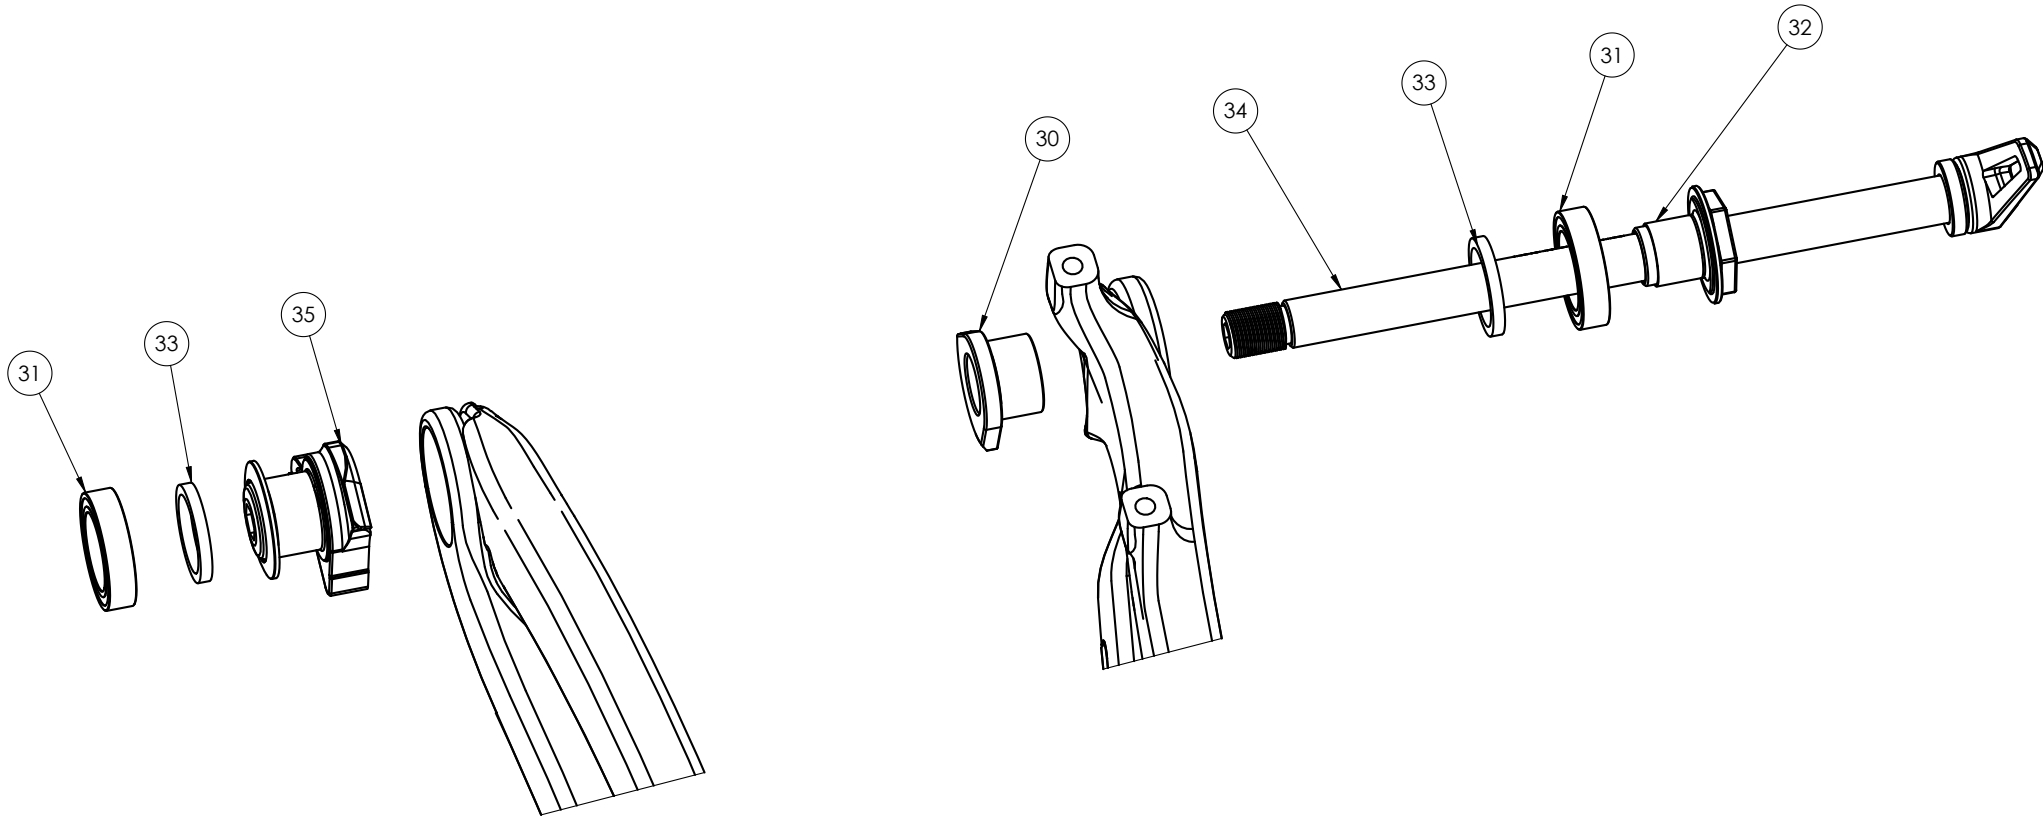

TREK

Product Support

MY21 Slash Parts Quick Reference

Page 1 of 6

SLASH

Product Support

MY21 Slash Parts Quick Reference

Item	Description	Part Number	Qty	Note
1	Storage Door Assembly	W583862	1	Cage Not Included
2	Upper Downtube Armor	W600583	1	Carbon S/M/ML
		W1043493		Carbon L/XL
		W601114		Alloy All Sizes
3	Lower Downtube Armor	W601115	1	Alloy All Sizes
		W600584		Carbon All Sizes
4	Chainstay Guard	W600585	1	
5	M4x6mm Bolts	1042535	6	
6	Rotor Scuff Guard	W588081	1	
7	Seatstay Guard	W600587	1	
8	Thru Shaft Grommet	W602227	1	Carbon Frames Only

Thru Shaft

Item	Description	Part Number	Qty	Note
9	Thru Shaft Bolt	W600630	4	
10	Shock Bearing	W293466	4	
11	Shock Spacer	W529969	4	

Standard Eyelet

Item	Description	Part Number	Qty	Note
12	Upper Shock Axle	599898	1	
13	Lower Shock Axle	5258210	1	
14	Shock Axle Endcap	n/a	2	Included w/ Axles
15	Shock Bearing	W293466	4	
16	Shock Spacer	W529969	4	

Item	Description	Part Number	Qty	Note
16	Spacer, 16x10x3mm	W529969	2	
17	Rocker:Seatstay Bearing	W529224	2	
18	Mino Link Nut	W529223	2	
19	Mino Link Bolt	W600629	2	
20	Rocker Pivot Sleeve	W310155	1	
21	Rocker Pivot Nut	W311582	1	
22	Spacer, 18x12x2mm	W290057	2	
23	Rocker Pivot Bolt	W600627	1	
24	Rocker:Frame Bearing	W586543	2	
25	Main Pivot Spacer	W600642	1	
26	Main Pivot Bearing	W302025	2	
27	Spacer, 22x17x3mm	W440921	2	
28	Main Pivot D-Nut	W584134	1	
29	Main Pivot Bolt	W600628	1	

Item	Description	Part Number	Qty	Note
30	ABP NDS Nut	W583419	1	
31	ABP Bearing	W583424	2	
32	ABP Bolt	W583420	1	
33	ABP Spacer	W583422	2	Carbon Frames Only
34	Thru Axle 12x184.5mm M12	W583469	1	Torque 10Nm
35	ABP Universal Hanger	W583423	1	Torque 25Nm, LH