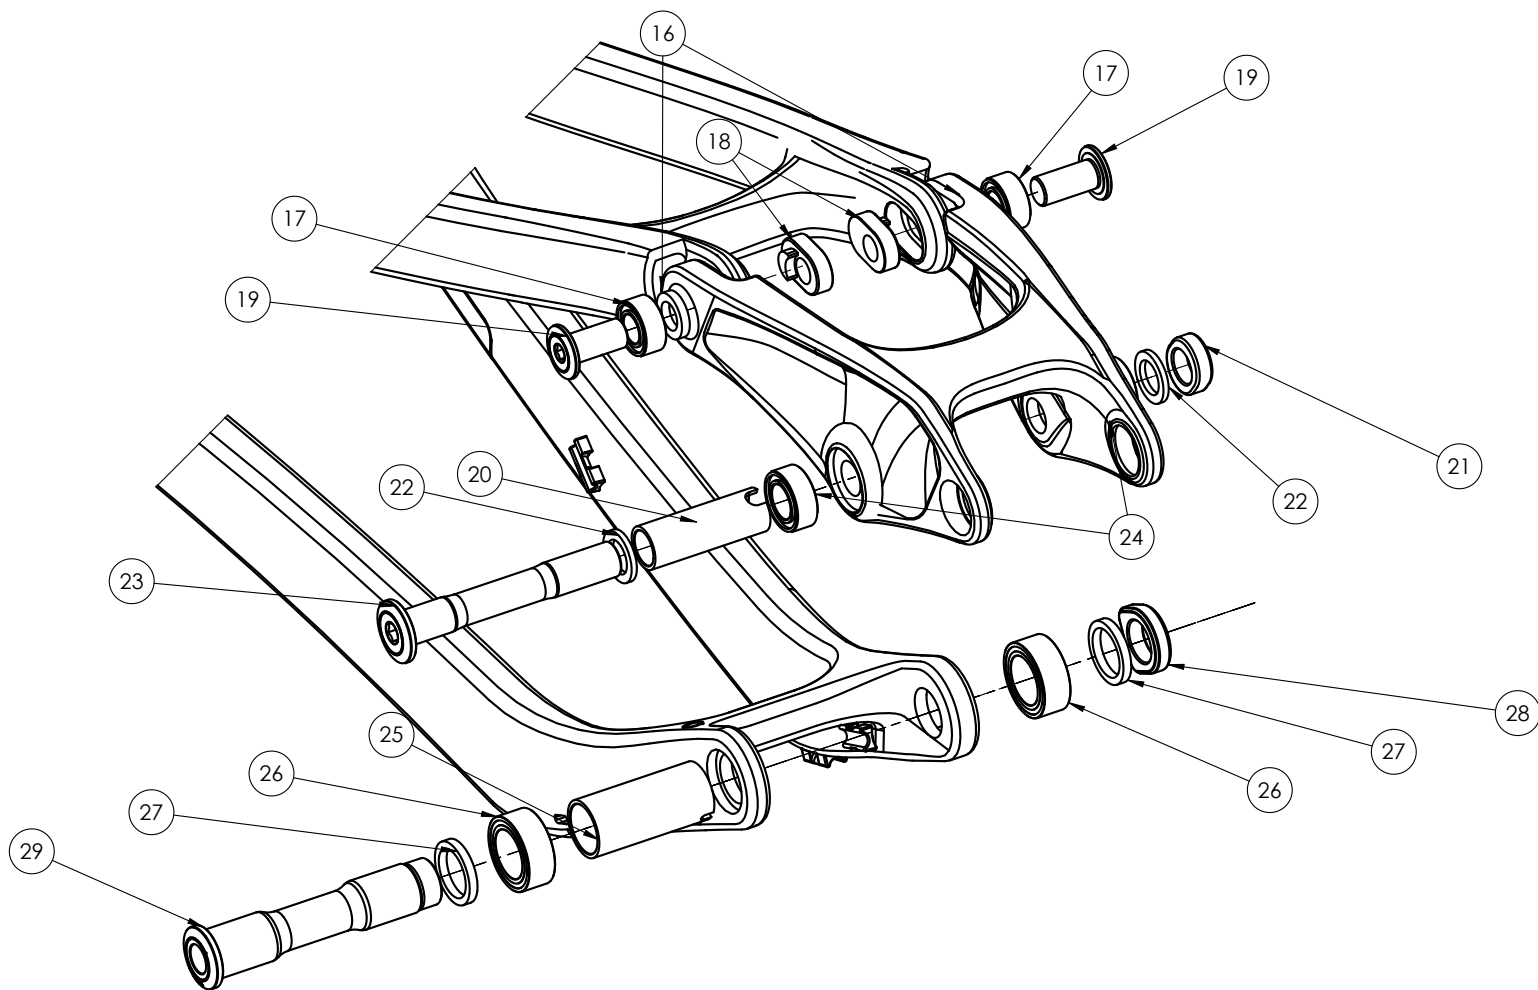

TREK

Product Support

MY21 Slash Parts Quick Reference

Page 1 of 6

SLASH

Product Support

MY21 Slash Parts Quick Reference

Item	Description	Part Number	Qty	Note
1	Storage Door Assembly	W583862	1	Cage Not Included
2	Upper Downtube Armor	W600583	1	Carbon S/M/ML
		W1043493		Carbon L/XL
		W601114		Alloy All Sizes
3	Lower Downtube Armor	W601115	1	Alloy All Sizes
		W600584		Carbon All Sizes
4	Chainstay Guard	W600585	1	
5	M4x6mm Bolts	1042535	6	
6	Rotor Scuff Guard	W588081	1	
7	Seatstay Guard	W600587	1	
8	Thru Shaft Grommet	W602227	1	Carbon Frames Only

Thru Shaft

Item	Description	Part Number	Qty	Note
9	Thru Shaft Bolt	W600630	4	
10	Shock Bearing	W293466	4	
11	Shock Spacer	W529969	4	

Standard Eyelet

Item	Description	Part Number	Qty	Note
12	Upper Shock Axle	599898	1	
13	Lower Shock Axle	5258210	1	
14	Shock Axle Endcap	n/a	2	Included w/ Axles
15	Shock Bearing	W293466	4	
16	Shock Spacer	W529969	4	

Item	Description	Part Number	Qty	Note
16	Spacer, 16x10x3mm	W529969	2	
17	Rocker:Seatstay Bearing	W529224	2	
18	Mino Link Nut	W529223	2	
19	Mino Link Bolt	W600629	2	
20	Rocker Pivot Sleeve	W310155	1	
21	Rocker Pivot Nut	W311582	1	
22	Spacer, 18x12x2mm	W290057	2	
23	Rocker Pivot Bolt	W600627	1	
24	Rocker:Frame Bearing	W586543	2	
25	Main Pivot Spacer	W600642	1	
26	Main Pivot Bearing	W302025	2	
27	Spacer, 22x17x3mm	W440921	2	
28	Main Pivot D-Nut	W584134	1	
29	Main Pivot Bolt	W600628	1	

Item	Description	Part Number	Qty	Note
30	ABP NDS Nut	W583419	1	
31	ABP Bearing	W583424	2	
32	ABP Bolt	W583420	1	
33	ABP Spacer	W583422	2	Carbon Frames Only
34	Thru Axle 12x184.5mm M12	W583469	1	Torque 10Nm
35	ABP Universal Hanger	W583423	1	Torque 25Nm, LH