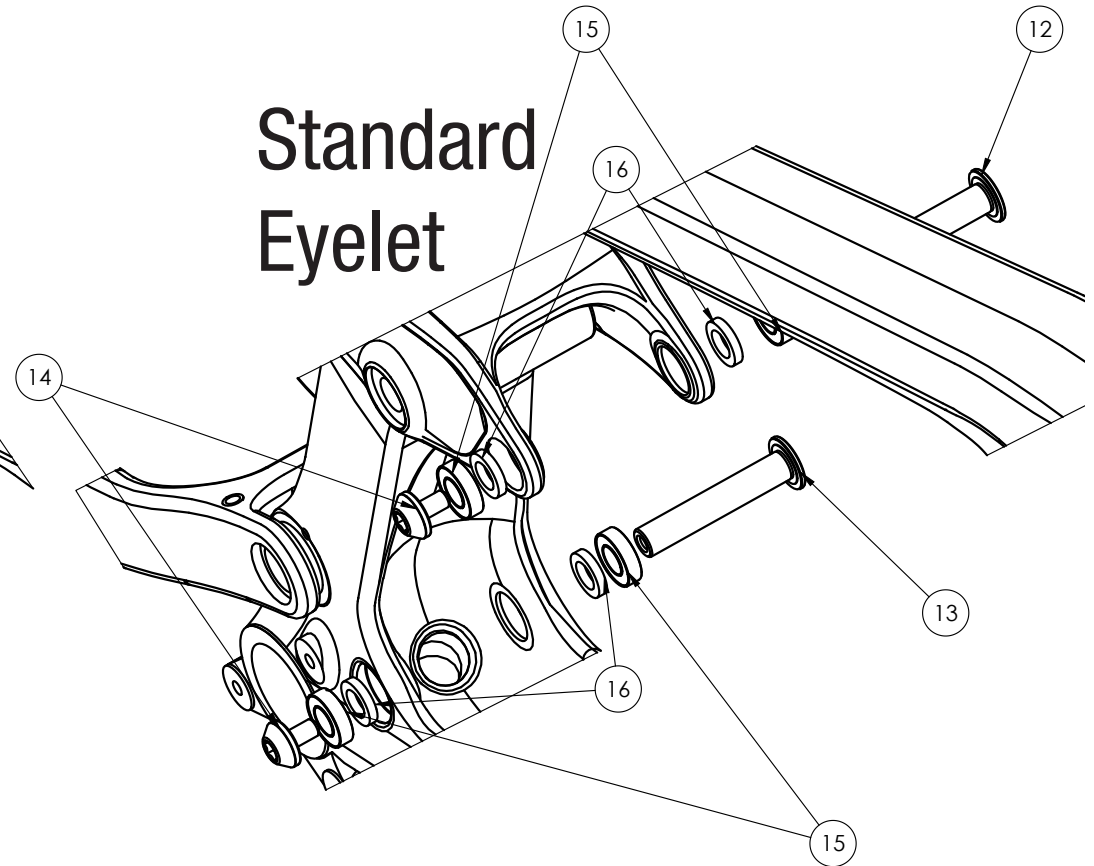

TREK

Product Support

MY21 Slash Parts Quick Reference

Page 1 of 6

SLASH

Product Support

MY21 Slash Parts Quick Reference

Item	Description	Part Number	Qty	Note
1	Storage Door Assembly	W583862	1	Cage Not Included
2	Upper Downtube Armor	W600583	1	Carbon S/M/ML
		W1043493		Carbon L/XL
		W601114		Alloy All Sizes
3	Lower Downtube Armor	W601115	1	Alloy All Sizes
		W600584		Carbon All Sizes
4	Chainstay Guard	W600585	1	
5	M4x6mm Bolts	1042535	6	
6	Rotor Scuff Guard	W588081	1	
7	Seatstay Guard	W600587	1	
8	Thru Shaft Grommet	W602227	1	Carbon Frames Only

Thru Shaft

Item	Description	Part Number	Qty	Note
9	Thru Shaft Bolt	W600630	4	
10	Shock Bearing	W293466	4	
11	Shock Spacer	W529969	4	

Standard Eyelet

Item	Description	Part Number	Qty	Note
12	Upper Shock Axle	599898	1	
13	Lower Shock Axle	5258210	1	
14	Shock Axle Endcap	n/a	2	Included w/ Axles
15	Shock Bearing	W293466	4	
16	Shock Spacer	W529969	4	

Item	Description	Part Number	Qty	Note
16	Spacer, 16x10x3mm	W529969	2	
17	Rocker:Seatstay Bearing	W529224	2	
18	Mino Link Nut	W529223	2	
19	Mino Link Bolt	W600629	2	
20	Rocker Pivot Sleeve	W310155	1	
21	Rocker Pivot Nut	W311582	1	
22	Spacer, 18x12x2mm	W290057	2	
23	Rocker Pivot Bolt	W600627	1	
24	Rocker:Frame Bearing	W586543	2	
25	Main Pivot Spacer	W600642	1	
26	Main Pivot Bearing	W302025	2	
27	Spacer, 22x17x3mm	W440921	2	
28	Main Pivot D-Nut	W584134	1	
29	Main Pivot Bolt	W600628	1	

Item	Description	Part Number	Qty	Note
30	ABP NDS Nut	W583419	1	
31	ABP Bearing	W583424	2	
32	ABP Bolt	W583420	1	
33	ABP Spacer	W583422	2	Carbon Frames Only
34	Thru Axle 12x184.5mm M12	W583469	1	Torque 10Nm
35	ABP Universal Hanger	W583423	1	Torque 25Nm, LH