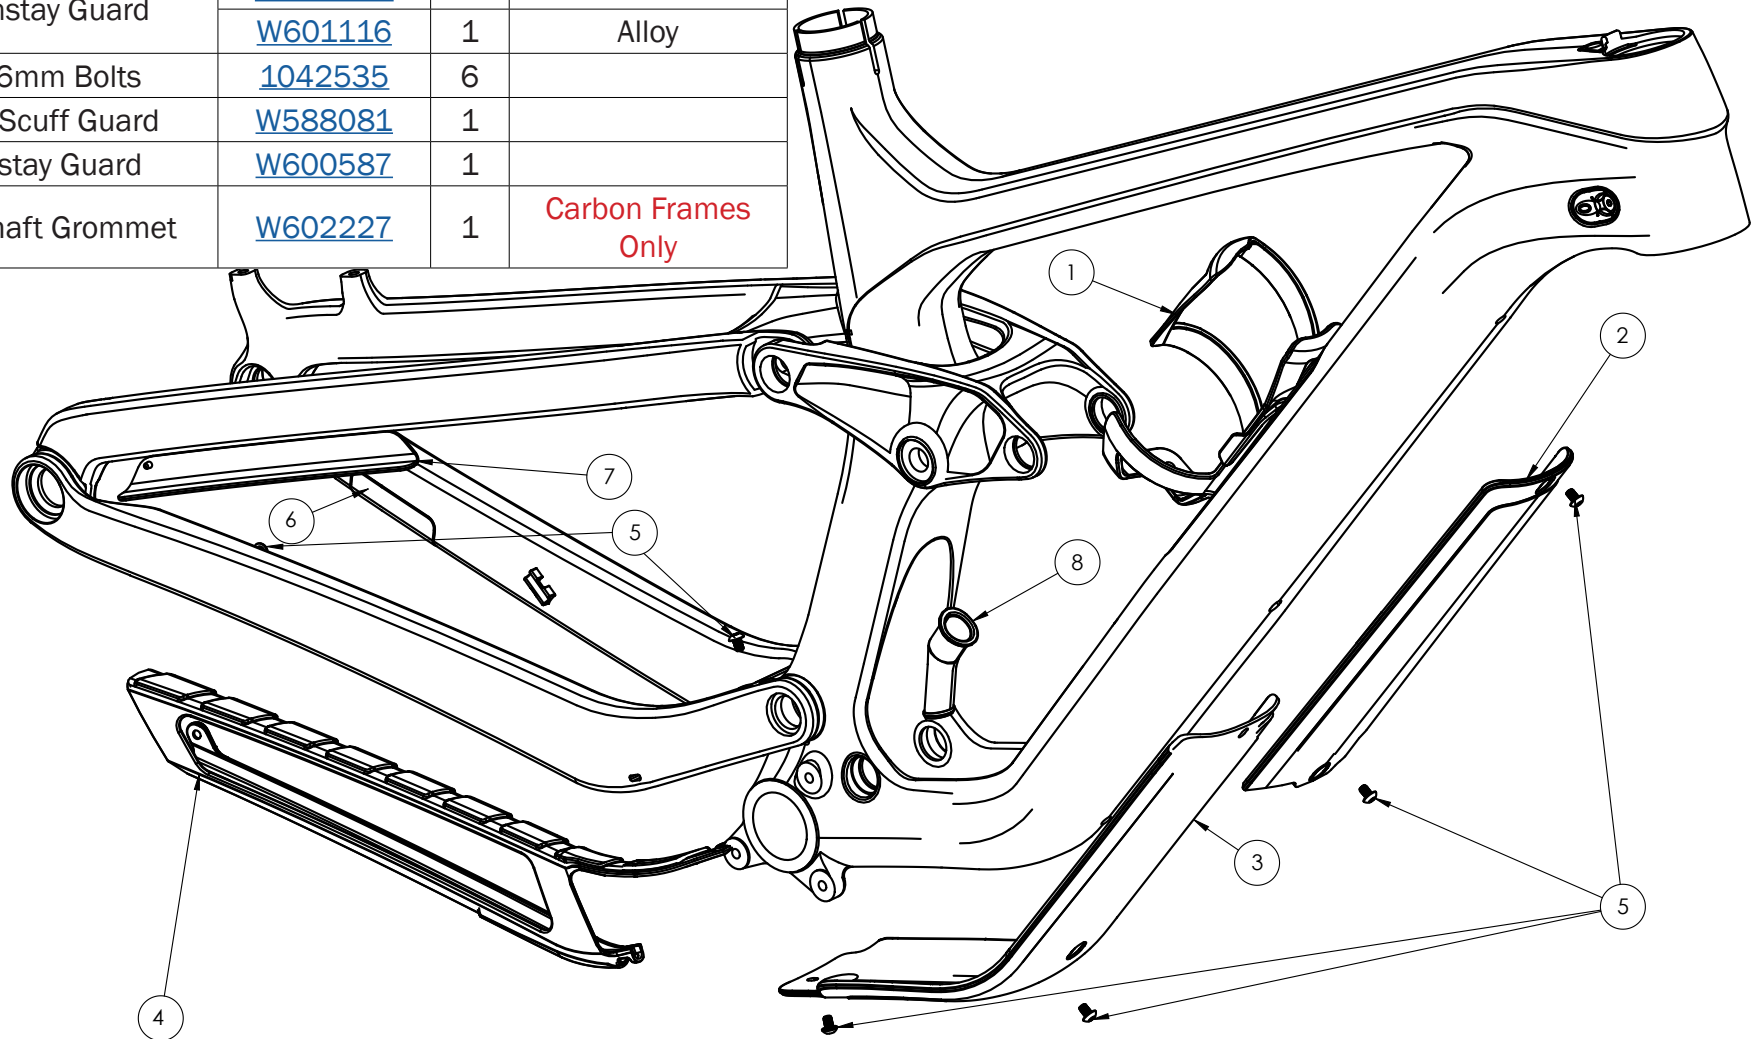

**TREK**

**Product Support**

**MY21 Slash Parts Quick Reference**

Page 1 of 6

**SLASH**

### MY21 Slash Parts Quick Reference

Item	Description	Part Number	Qty	Note
1	Storage Door Assembly	<a href="#">W583862</a>	1	Cage Not Included
2	Upper Downtube Armor	<a href="#">W600583</a>	1	Carbon S/M/ML
		<a href="#">W1043493</a>		Carbon L/XL
		<a href="#">W601114</a>		Alloy All Sizes
3	Lower Downtube Armor	<a href="#">W601115</a>	1	Alloy All Sizes
		<a href="#">W600584</a>		Carbon All Sizes
4	Chainstay Guard	<a href="#">W600585</a>	1	Carbon
		<a href="#">W601116</a>	1	Alloy
5	M4x6mm Bolts	<a href="#">1042535</a>	6	
6	Rotor Scuff Guard	<a href="#">W588081</a>	1	
7	Seatstay Guard	<a href="#">W600587</a>	1	
8	Thru Shaft Grommet	<a href="#">W602227</a>	1	Carbon Frames Only

## Thru Shaft

## Standard Eyelet

Item	Description	Part Number	Qty	Note
9	Thru Shaft Bolt	<a href="#">W600630</a>	4	
10	Shock Bearing	<a href="#">W293466</a>	4	
11	Shock Spacer	<a href="#">W529969</a>	4	

Item	Description	Part Number	Qty	Note
12	Upper Shock Axle	<a href="#">599898</a>	1	
13	Lower Shock Axle	<a href="#">5258210</a>	1	
14	Shock Axle Endcap	n/a	2	Included w/ Axles
15	Shock Bearing	<a href="#">W293466</a>	4	
16	Shock Spacer	<a href="#">W529969</a>	4	