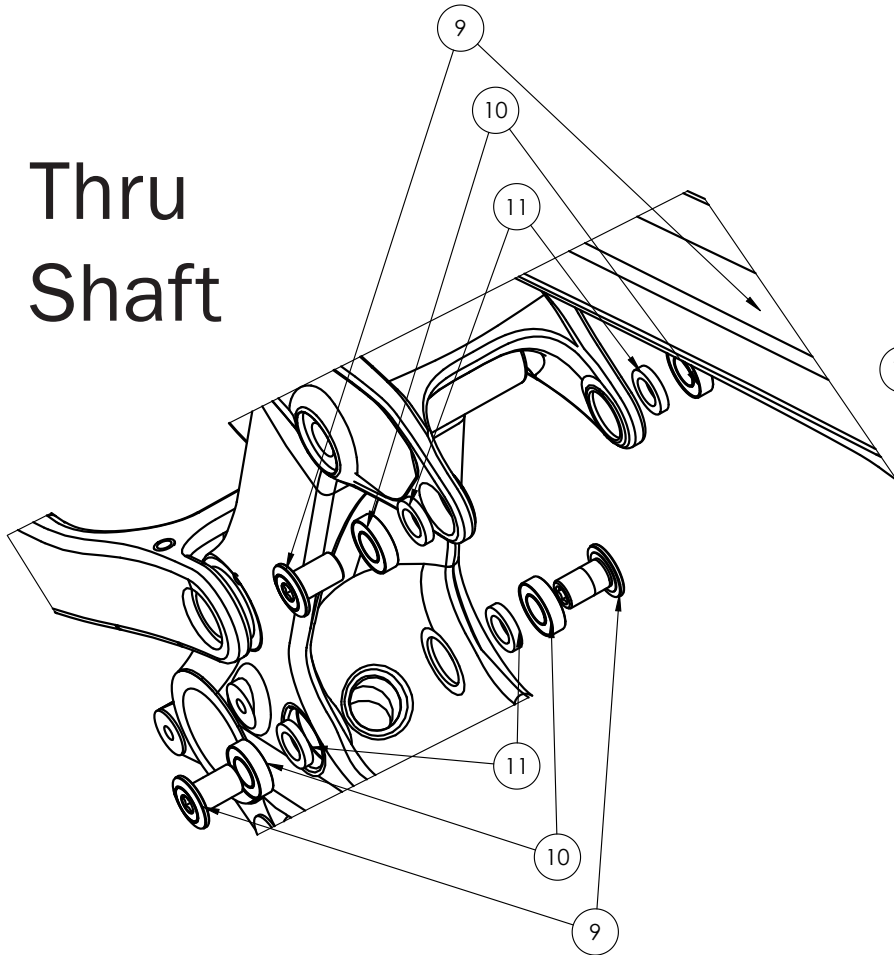

**TREK**

**Product Support**

**MY21 Slash Parts Quick Reference**

Page 1 of 6

**SLASH**

### MY21 Slash Parts Quick Reference

Item	Description	Part Number	Qty	Note
1	Storage Door Assembly	<a href="#">W583862</a>	1	Cage Not Included
2	Upper Downtube Armor	<a href="#">W600583</a>	1	Carbon S/M/ML
		<a href="#">W1043493</a>		Carbon L/XL
		<a href="#">W601114</a>		Alloy All Sizes
3	Lower Downtube Armor	<a href="#">W601115</a>	1	Alloy All Sizes
		<a href="#">W600584</a>		Carbon All Sizes
4	Chainstay Guard	<a href="#">W600585</a>	1	Carbon
		<a href="#">W601116</a>	1	Alloy
5	M4x6mm Bolts	<a href="#">1042535</a>	6	
6	Rotor Scuff Guard	<a href="#">W588081</a>	1	
7	Seatstay Guard	<a href="#">W600587</a>	1	
8	Thru Shaft Grommet	<a href="#">W602227</a>	1	Carbon Frames Only

## Thru Shaft

## Standard Eyelet

Item	Description	Part Number	Qty	Note
9	Thru Shaft Bolt	<a href="#">W600630</a>	4	
10	Shock Bearing	<a href="#">W293466</a>	4	
11	Shock Spacer	<a href="#">W529969</a>	4	

Item	Description	Part Number	Qty	Note
12	Upper Shock Axle	<a href="#">599898</a>	1	
13	Lower Shock Axle	<a href="#">5258210</a>	1	
14	Shock Axle Endcap	n/a	2	Included w/ Axles
15	Shock Bearing	<a href="#">W293466</a>	4	
16	Shock Spacer	<a href="#">W529969</a>	4	