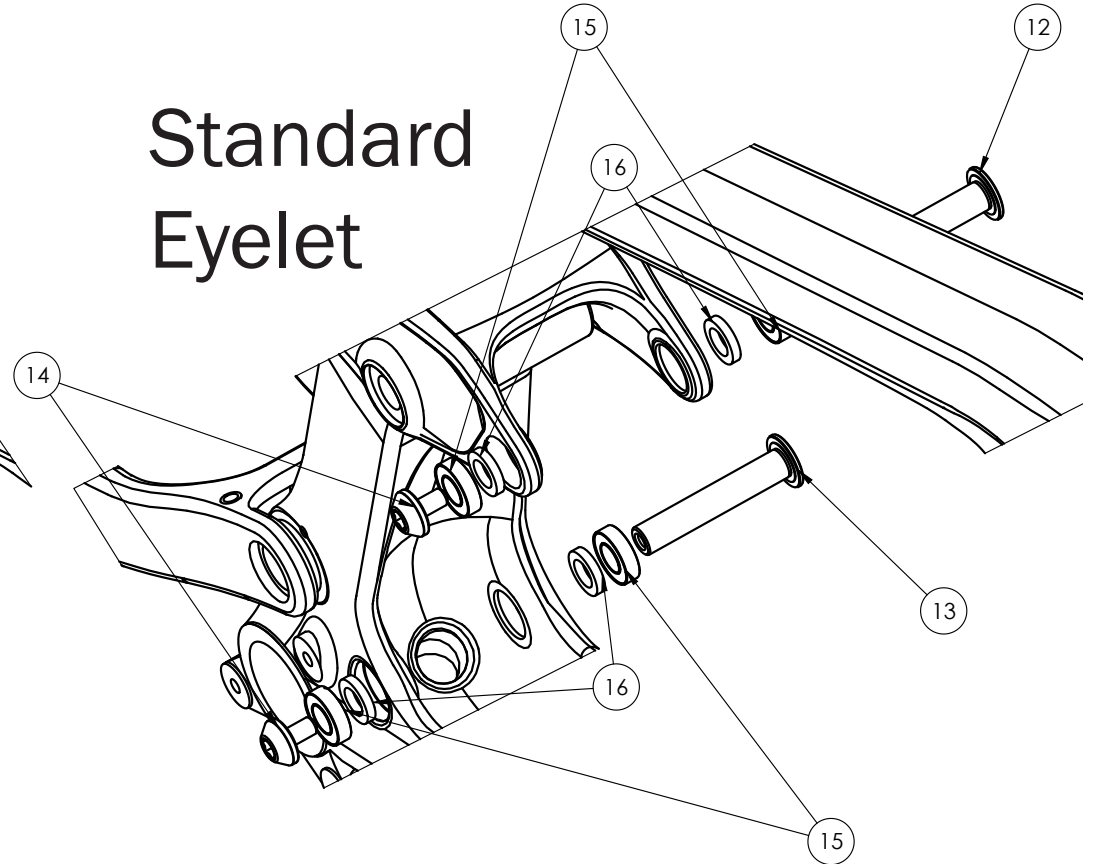

### MY21 Slash Parts Quick Reference

Item	Description	Part Number	Qty	Note
1	Storage Door Assembly	<a href="#">W583862</a>	1	Cage Not Included
2	Upper Downtube Armor	<a href="#">W600583</a>	1	Carbon S/M/ML
		<a href="#">W1043493</a>		Carbon L/XL
		<a href="#">W601114</a>		Alloy All Sizes
3	Lower Downtube Armor	<a href="#">W601115</a>	1	Alloy All Sizes
		<a href="#">W600584</a>		Carbon All Sizes
4	Chainstay Guard	<a href="#">W600585</a>	1	Carbon
		<a href="#">W601116</a>	1	Alloy
5	M4x6mm Bolts	<a href="#">1042535</a>	6	
6	Rotor Scuff Guard	<a href="#">W588081</a>	1	
7	Seatstay Guard	<a href="#">W600587</a>	1	
8	Thru Shaft Grommet	<a href="#">W602227</a>	1	Carbon Frames Only

## Thru Shaft

## Standard Eyelet

Item	Description	Part Number	Qty	Note
9	Thru Shaft Bolt	<a href="#">W600630</a>	4	
10	Shock Bearing	<a href="#">W293466</a>	4	
11	Shock Spacer	<a href="#">W529969</a>	4	

Item	Description	Part Number	Qty	Note
12	Upper Shock Axle	<a href="#">599898</a>	1	
13	Lower Shock Axle	<a href="#">5258210</a>	1	
14	Shock Axle Endcap	n/a	2	Included w/ Axles
15	Shock Bearing	<a href="#">W293466</a>	4	
16	Shock Spacer	<a href="#">W529969</a>	4	