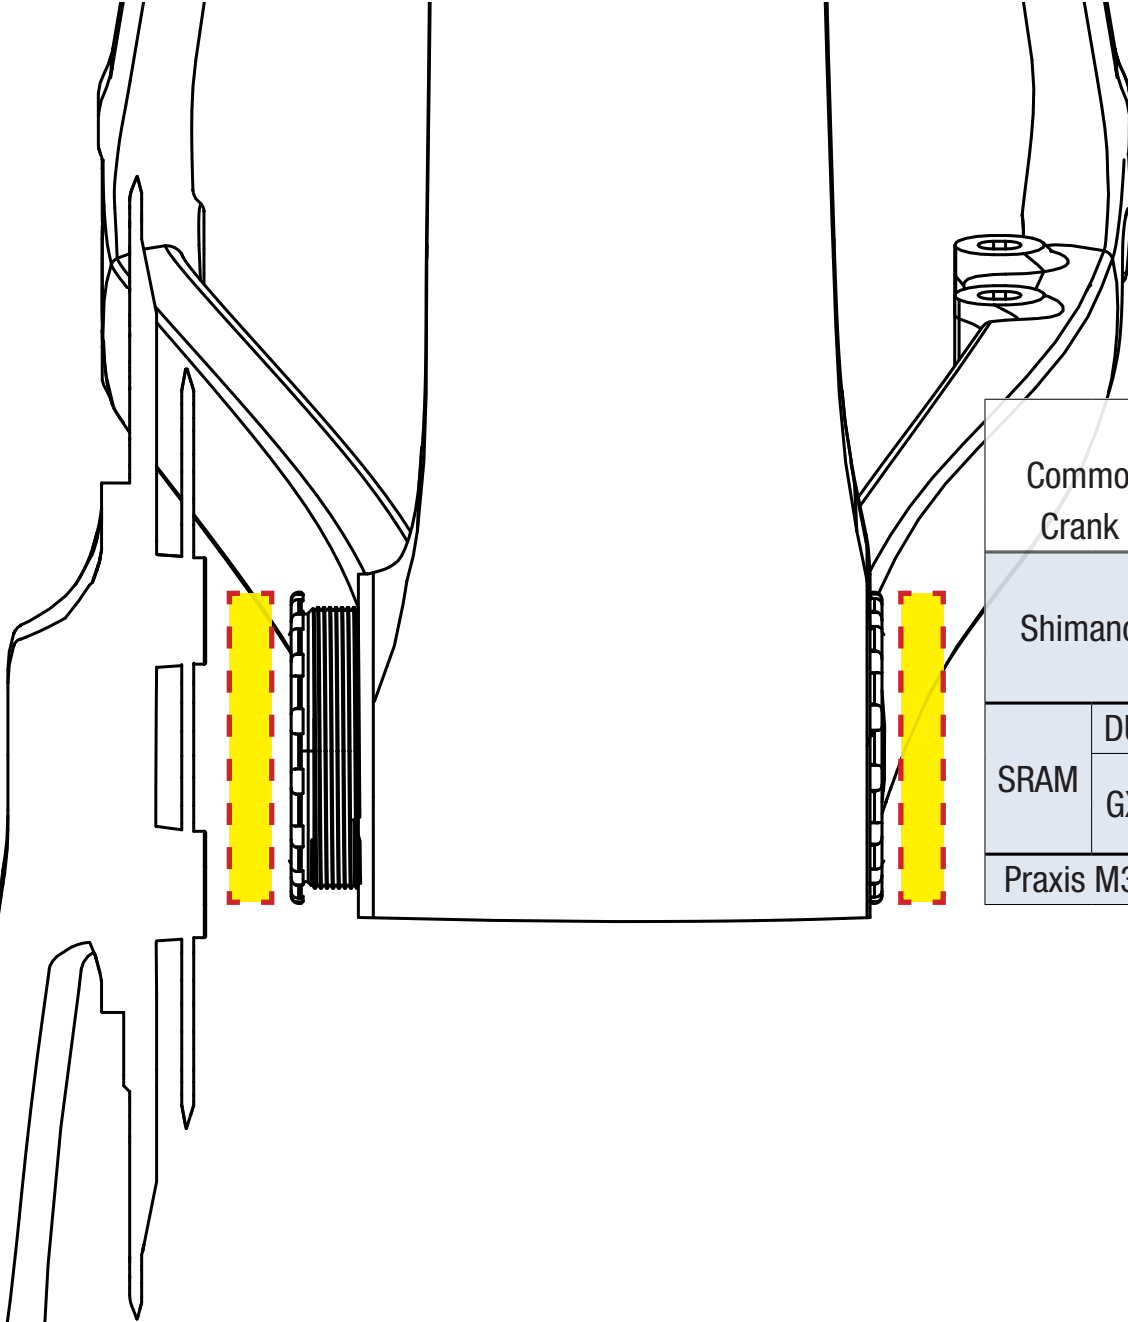

Tool - Spline Compatibility

Mfr. Model		Praxis		Unior	Park	Wheels MFG	CeramicSpeed (incl. w/ crank)
		TP-2400	TP-3028	1671.T47	BBT-47 (U.S. only)	BBTOOL-48-44 (U.S. only)	
Trek P/N		594148	594147	1043614	568922	589307	
Praxis BB	24mm	•		•			
	30mm		•	•			
Wheels MFG BB						•	
SRAM DUB BB				•	•		
Chris King BB				•	•		
Ceramic-Speed BB	24mm			•	•		•
	GXP						•

Trek T47 BB Configurations			
Common BB / Crank Combinations		Spacers Needed	
Crank	BB (Inboard)	Drive Side	Non-Drive Side
Shimano	Praxis IB 24mm	-	-
	Chris King 30i	-	-
	CeramicSpeed 24mm	0.5mm	0.5mm
SRAM	DUB	2-3mm	-
	GXP	Wheels MFG	1mm
		CeramicSpeed	-
Praxis M30	Praxis IB 30mm	-	-