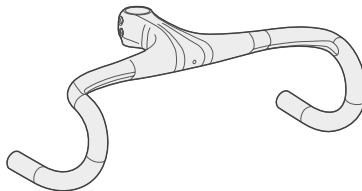

Mono Base W540565

Madone SLR Integrated Bar/Stem

Duo Base W571137

Mono Base W571136

Bontrager XXX Bar/Stem

Duo Base 529589

Mono Base 541150

Trip Mount W509702

Universal Ion Mount W574066

Ion Mount W510438

Garmin Low Mount 529585

Garmin High Mount 529590

SRM Mount 529586

Ion Low Road Mount 529592

Ion Low MTB Mount 529591

GoPro Mount 529587