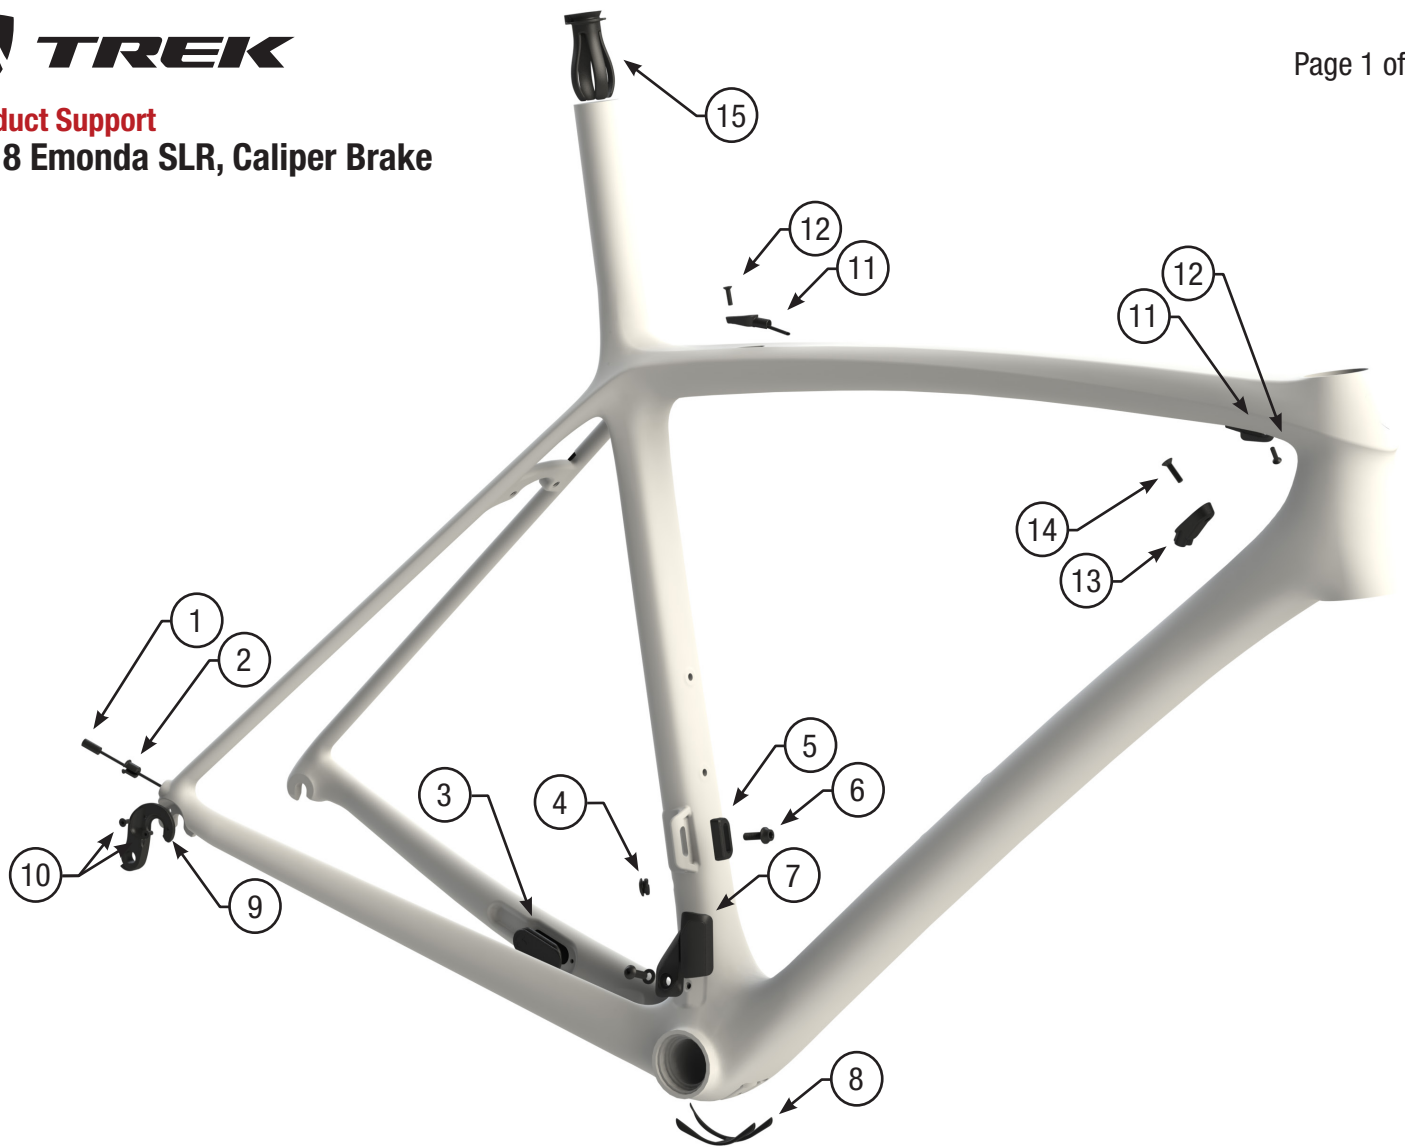

**Product Support**  
**2018 Emonda SLR, Caliper Brake**

Number	TCG P/N	Mech.	Elec.	Description	Torque	Quantity
1	W517272	✓		Long-Nosed Ferrule		1
2	W320469	✓		Rear Derailleur Housing Stop		1
	W317292		✓	Rear Derailleur Wire Grommet		1
3	W521455	✓	✓	Duotrap S Blank Cover		1
4	W440699	✓		Seat Tube Hole Plug		1
	W440697		✓	Seat Tube Wire Guide		1
5	W531901	✓	✓	Carbon Front Derailleur Washer		1
6	W532088	✓	✓	Front Derailleur Mounting Bolt		1
7	559618	✓	✓	Emonda SLR Chainkeeper	5Nm	1
8	W438534	✓		Bottom Bracket Cable Guide		1
9	W315464	✓	✓	Derailleur Hanger		1
10	W318604	✓	✓	Derailleur Hanger Bolts	0.7Nm	2
11	W315463	✓		Brake Cable Stop		2
	W545452		✓	Brake Cable Stop + Wire Guide		2
12	W318529	✓	✓	Cable Stop Mounting Bolts	2Nm	2
13	W545451	✓		Control Freak Shift Cable Stop		1
	W545454		✓	Control Freak Blank Cover		1
14	W532763	✓	✓	Control Freak Mounting Bolt	2Nm	1
15	W326749		✓	Di2 Internal Battery Mount		1