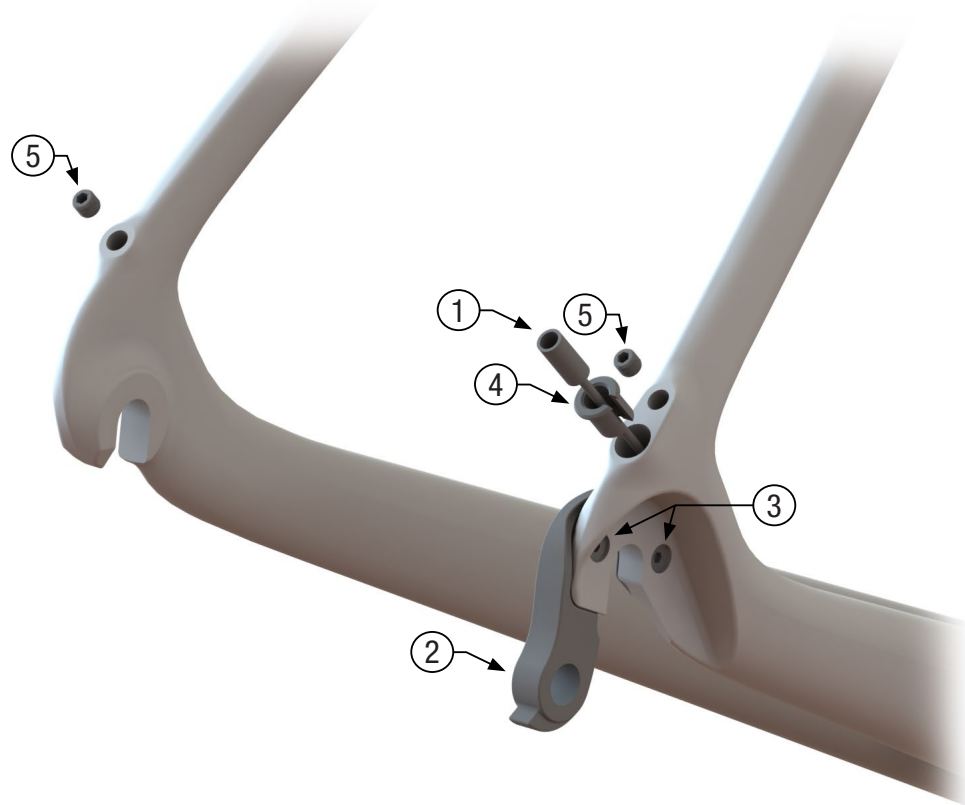

Product Support

Domane/Silque SL/SLR Parts Quick Reference

SILQUE SLR
DOMANE SL
DOMANE SLR

1	Long-Nosed Ferrule		W517272
2	Derailleur Hanger (QR)		W315464
3	Derailleur Hanger Bolts (QR)	M3x6.5mm	W318604
4	Rear Housing Stop		W320469
5	Hidden Fender Hardware	M5	436604