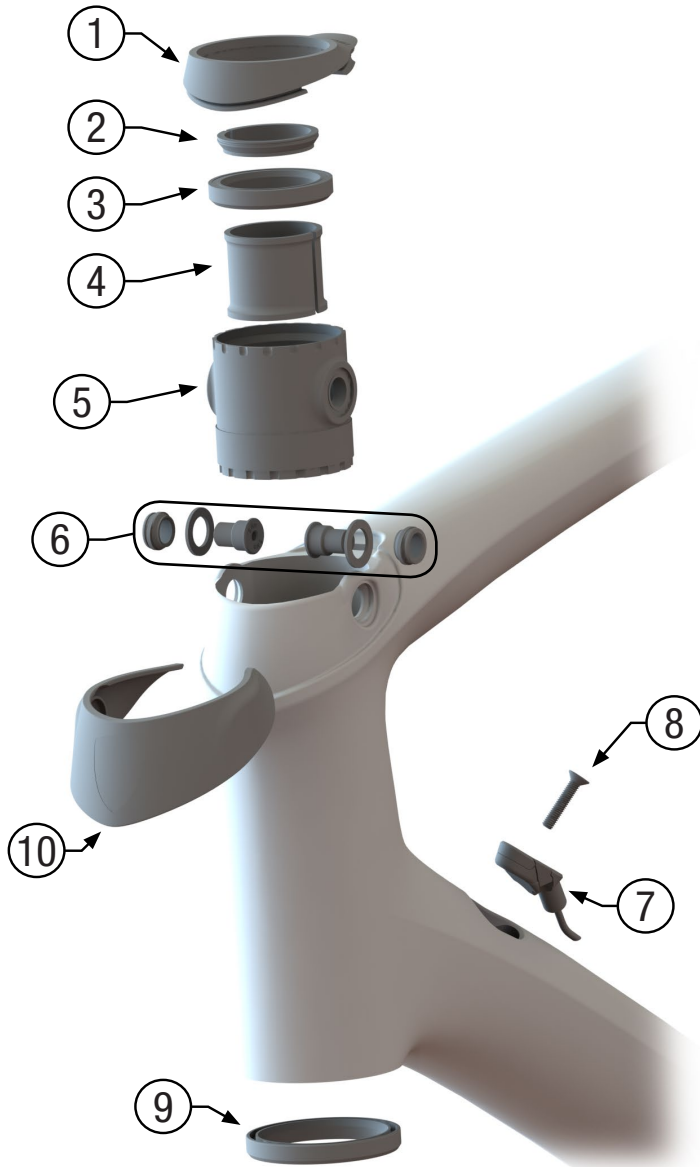

DOMANE SLR

1	Upper Cover		W519736
2	Compression Ring		W531677
3	Upper Bearing		W531676
4	Pre-Load Spacer		W521269
5	IsoSpeed Assembly		See Inset
6	Mount Hardware		539644
7	Housing Stop		W513980
	Housing Plug		W513979
8	Housing Stop Bolt	M4x20mm	W439072
9	Lower Bearing		417578
10	Lower Cover	Dnister Black	540436
		Trek Black	540437
		Crystal White	540438
		Matte Black	540439

W546556 - Headtube Coupler Assembly*

A	Upper Coupler Housing	Assembly Only
B	Bearing, 10x19x5mm	W293466
C	Wave Washer	Assembly Only
D	Compression Ring	W531677
E	Middle Headset Bearing	W531676
F	Lower Coupler Housing	Assembly Only

*Assemble and torque to 50Nm