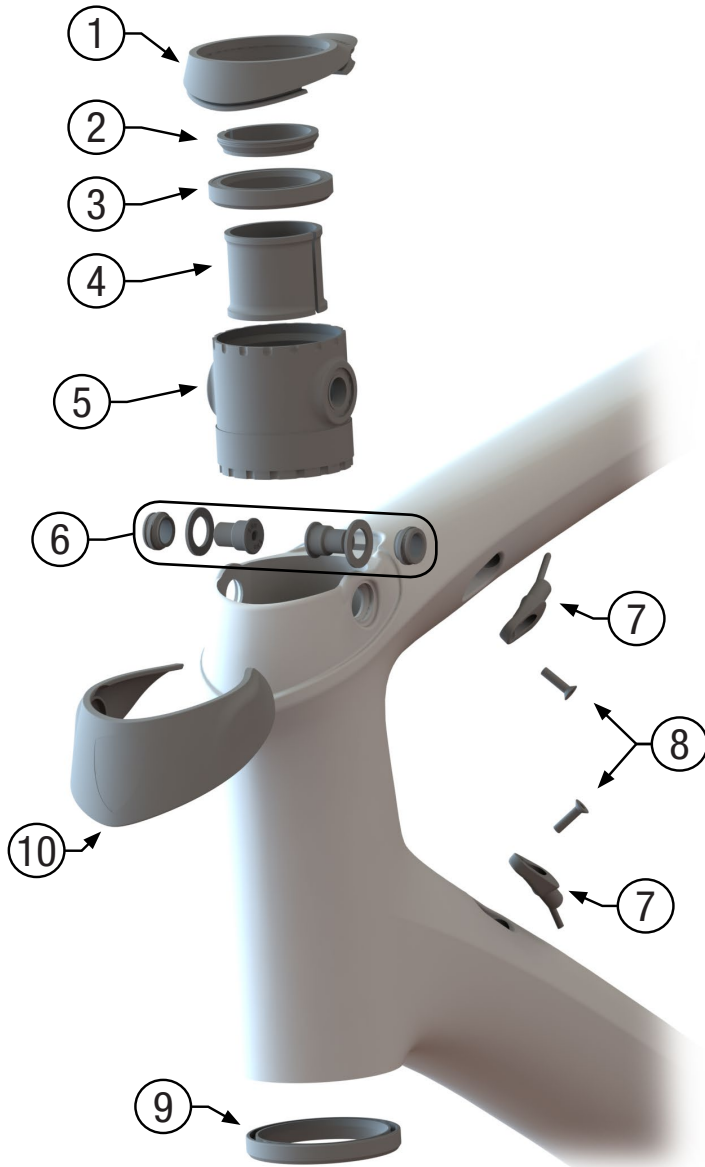

SILQUE SLR

1	Upper Cover		W529147
2	Compression Ring		W531677
3	Upper Bearing		W531676
4	Pre-Load Spacer		W521269
5	IsoSpeed Assembly		See Inset
6	Mount Hardware		539644
7	Housing Stop		W315463
8	Housing Stop Bolt	M3x12mm	W318529
9	Lower Bearing		417578
10	Lower Cover	Trek Black	543557
		Purple Lotus	543558
		Dnister Black	543559

W546556 - Headtube Coupler Assembly*

A	Upper Coupler Housing	Assembly Only
B	Pivot Bearing	W293466
C	Wave Washer	Assembly Only
D	Compression Ring	W531677
E	Middle Headset Bearing	W531676
F	Lower Coupler Housing	Assembly Only

*Assemble and torque to 50Nm