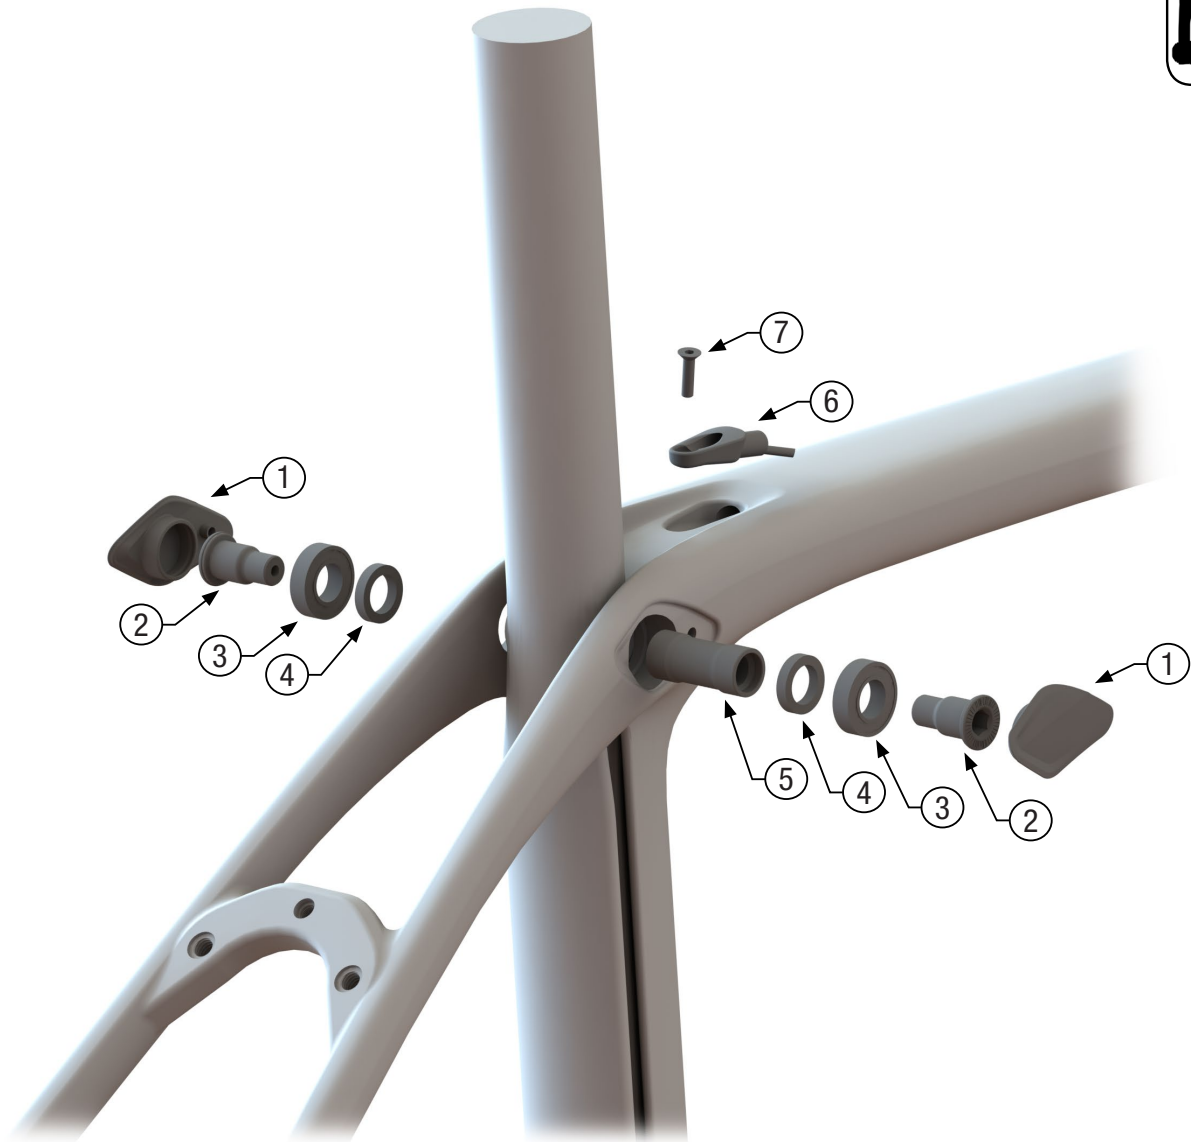

SILQUE SLR

1	Iso-Speed Covers	Trek Black	543554
		Purple Lotus	543555
		Dnister Black	543556
2	IsoSpeed Pivot Bolt	M8x20mm	539643 (Kit)
3	IsoSpeed Bearing	10x19x5mm	539643 (Kit)
4	IsoSpeed Washer	10x15x3mm	539643 (Kit)
5	IsoSpeed Pivot Sleeve	12x29mm	539643 (Kit)
6	Brake Housing Stop		W315463
7	Housing Stop Bolt	M3x12mm	W318529