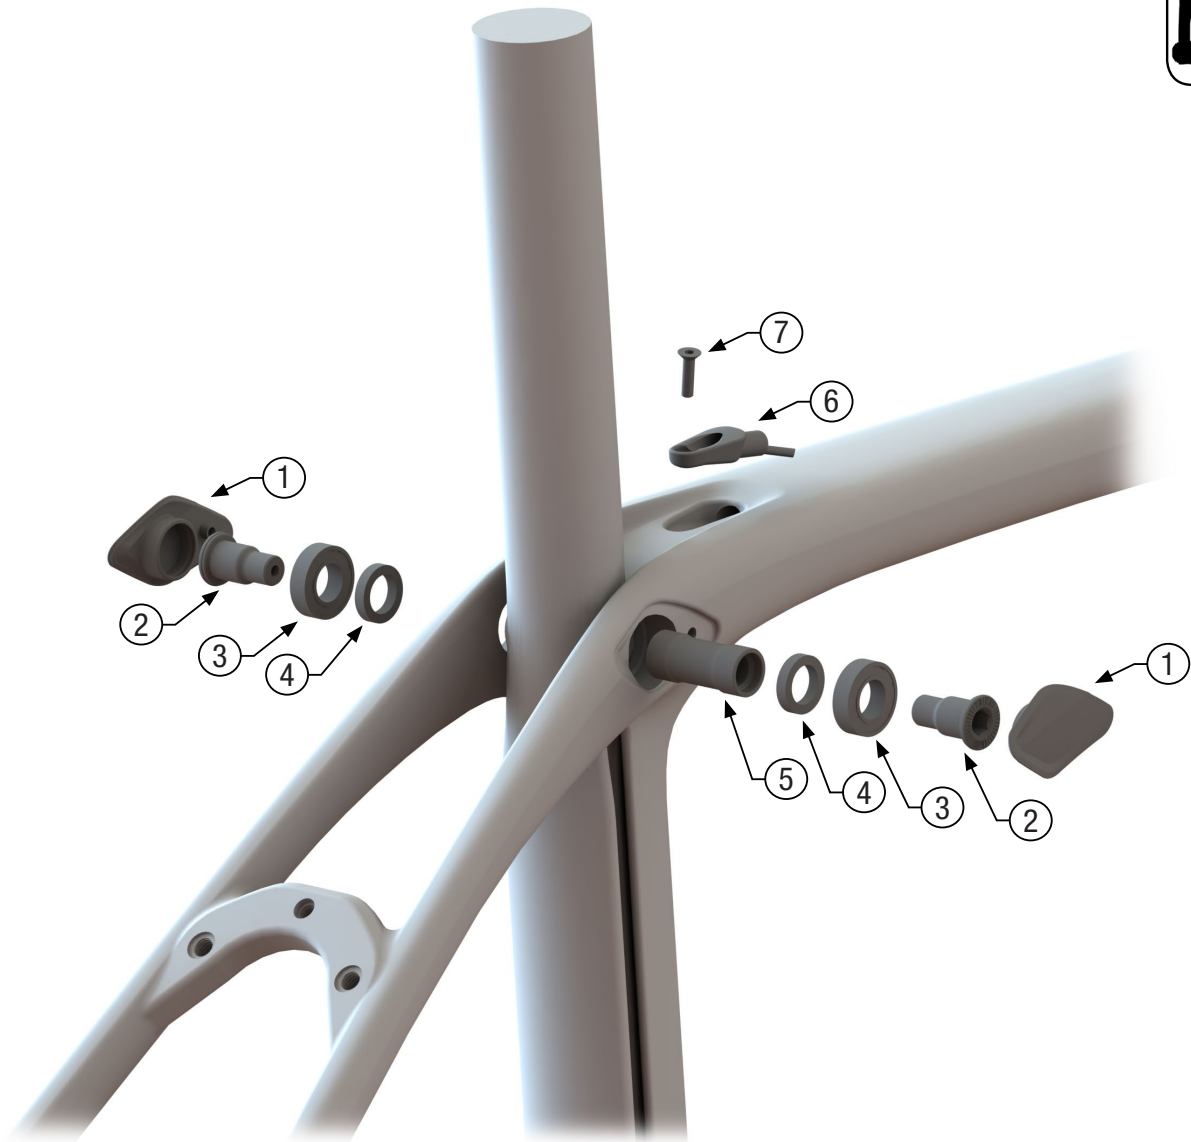

DOMANE SLR

1	IsoSpeed Covers	Dnister Black	540432
		Trek Black	540433
		Crystal White	540434
		Matte Black	540435
2	IsoSpeed Pivot Bolt	M8x20mm	539643 (Kit)
3	IsoSpeed Bearing	10x19x5mm	539643 (Kit)
4	IsoSpeed Washer	10x15x3mm	539643 (Kit)
5	IsoSpeed Pivot Sleeve	12x29mm	539643 (Kit)
6	Brake Housing Stop		W315463
7	Housing Stop Bolt	M3x12mm	W318529

DOMANE SL

1	IsoSpeed Covers	Trek Black	540433
		Dark Blue	542390
		Viper Red	542391
		Dark Aquatic	542392
2	IsoSpeed Pivot Bolt	M8x20mm	539643 (Kit)
3	IsoSpeed Bearing	10x19x5mm	539643 (Kit)
4	IsoSpeed Washer	10x15x3mm	539643 (Kit)
5	IsoSpeed Pivot Sleeve	12x29mm	539643 (Kit)
6	Brake Housing Stop		W315463
7	Housing Stop Bolt	M3x12mm	W318529
	IsoSpeed Cover	Internal	W528137