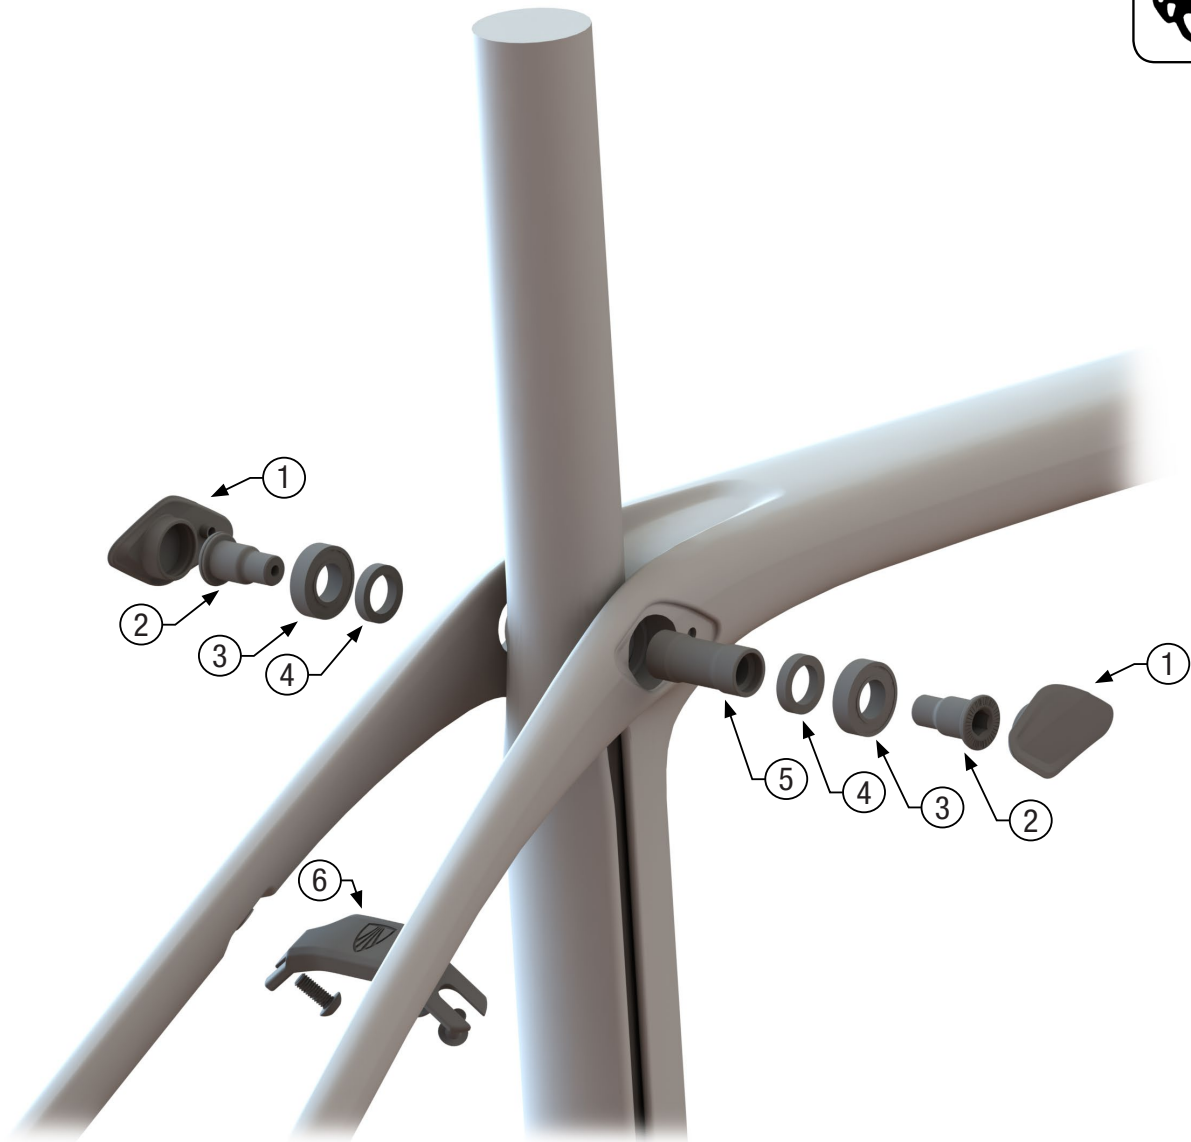

DOMANE SLR

1	IsoSpeed Covers	Dnister Black	540432
		Trek Black	540433
		Crystal White	540434
		Matte Black	540435
2	IsoSpeed Pivot Bolt	M8x20mm	539643 (Kit)
3	IsoSpeed Bearing	10x19x5mm	539643 (Kit)
4	IsoSpeed Washer	10x15x3mm	539643 (Kit)
5	IsoSpeed Pivot Sleeve	12x29mm	539643 (Kit)
6	Removable Fender Bridge		W503255