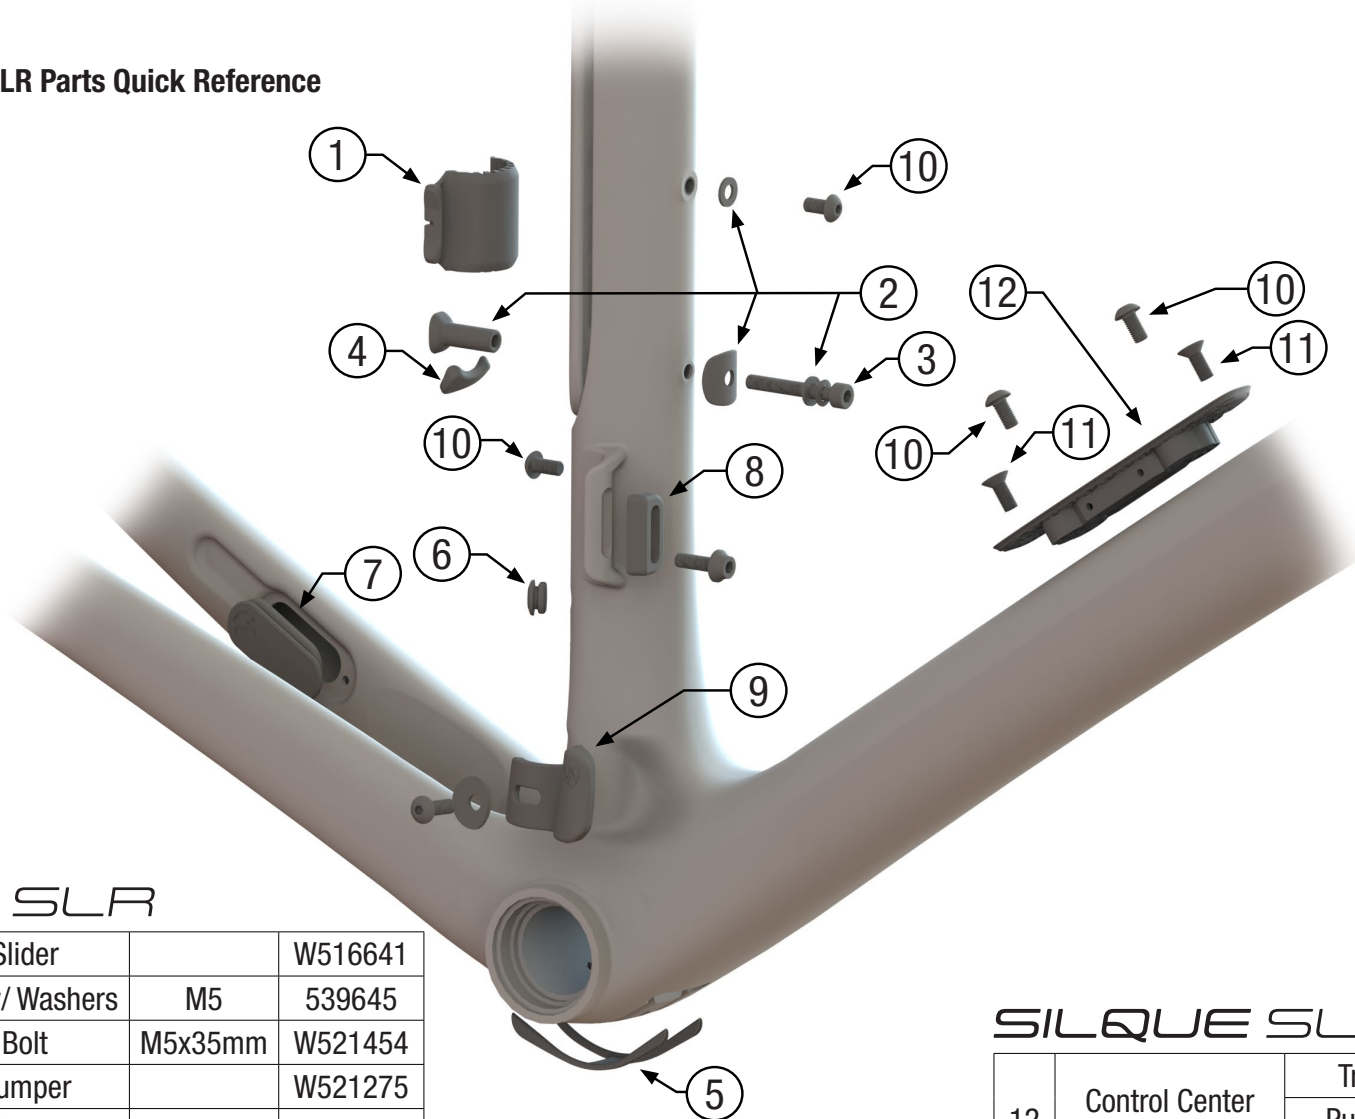

SILQUE SLR

1	Seatmast Slider		W516641
2	Seatmast Nut w/ Washers	M5	539645
3	Seatmast Bolt	M5x35mm	W521454
4	Seatmast Bumper		W521275
5	BB Cable Guide		W438534
6	FD Di2 Plug		W440699
7	DuoTrap S Cover		W521455
8	FD Washer		W531901
9	3S Chainkeeper		431223
10	Water Bottle Bolts	M5x10mm	W297411
11	Countersunk Cover Bolts	M5x10mm	W304515

SILQUE SLR

12	Control Center Cover	Trek Black	543560
		Purple Lotus	543561
		Dnister Black	543562