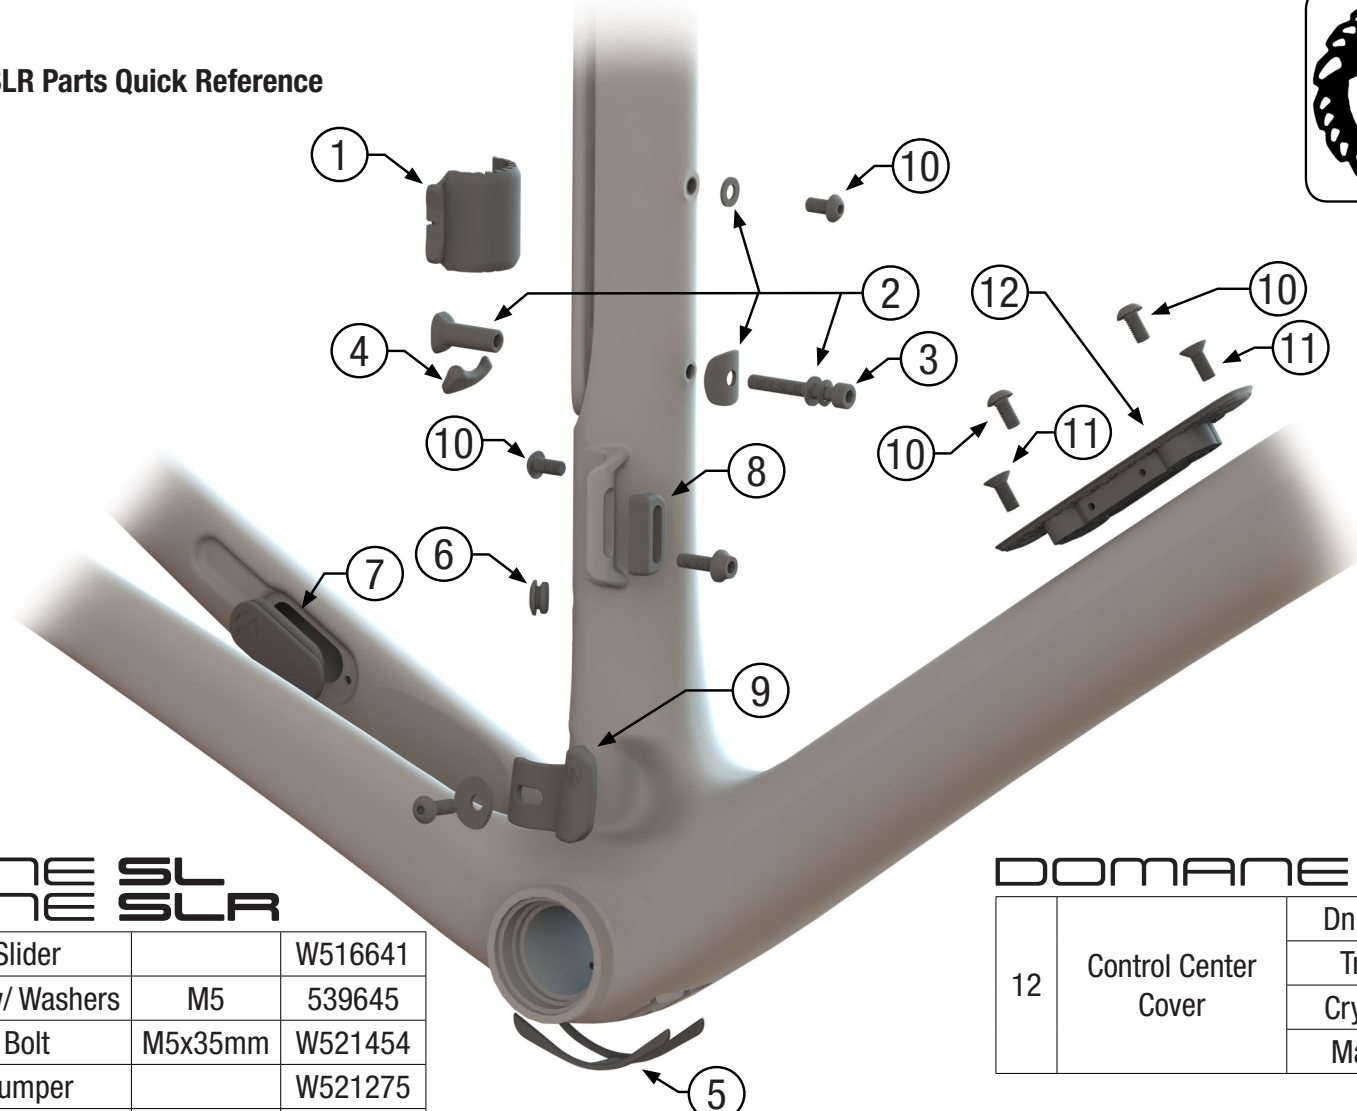

Product Support

Domane/Silque SL/SLR Parts Quick Reference

DOMANE SL
DOMANE SLR

1	Seatmast Slider		W516641
2	Seatmast Nut w/ Washers	M5	539645
3	Seatmast Bolt	M5x35mm	W521454
4	Seatmast Bumper		W521275
5	BB Cable Guide		W438534
6	FD Di2 Plug		W440699
7	DuoTrap S Cover		W521455
8	FD Washer		W531901
9	3S Chainkeeper		431223
10	Water Bottle Bolts	M5x10mm	W297411
11	Countersunk Cover Bolts	M5x10mm	W304515

DOMANE SLR

12	Control Center Cover	Dnister Black	540440
		Trek Black	540441
		Crystal White	540442
		Matte Black	540443

DOMANE SL

12	Control Center Cover	Dark Blue	542383
		Black Pearl	542384
		Viper Red	542385
		Dark Aquatic	542386