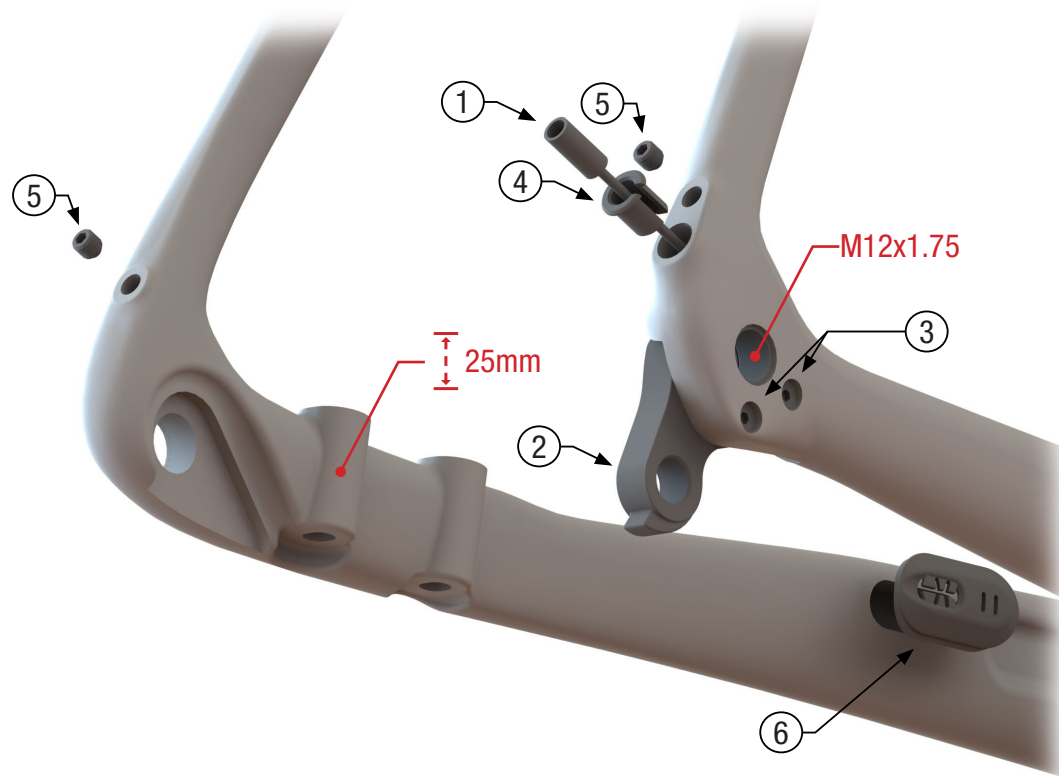

SILQUE SLR

12	Control Center Cover	Trek Black	543560
		Purple Lotus	543561
		Dnister Black	543562

Product Support

Domane/Silque SL/SLR Parts Quick Reference

SILQUE SLR
DOMANE SL
DOMANE SLR

1	Long-Nosed Ferrule		W517272
2	Derailleur Hanger (QR)		W315464
3	Derailleur Hanger Bolts (QR)	M3x6.5mm	W318604
4	Rear Housing Stop		W320469
5	Hidden Fender Hardware	M5	436604