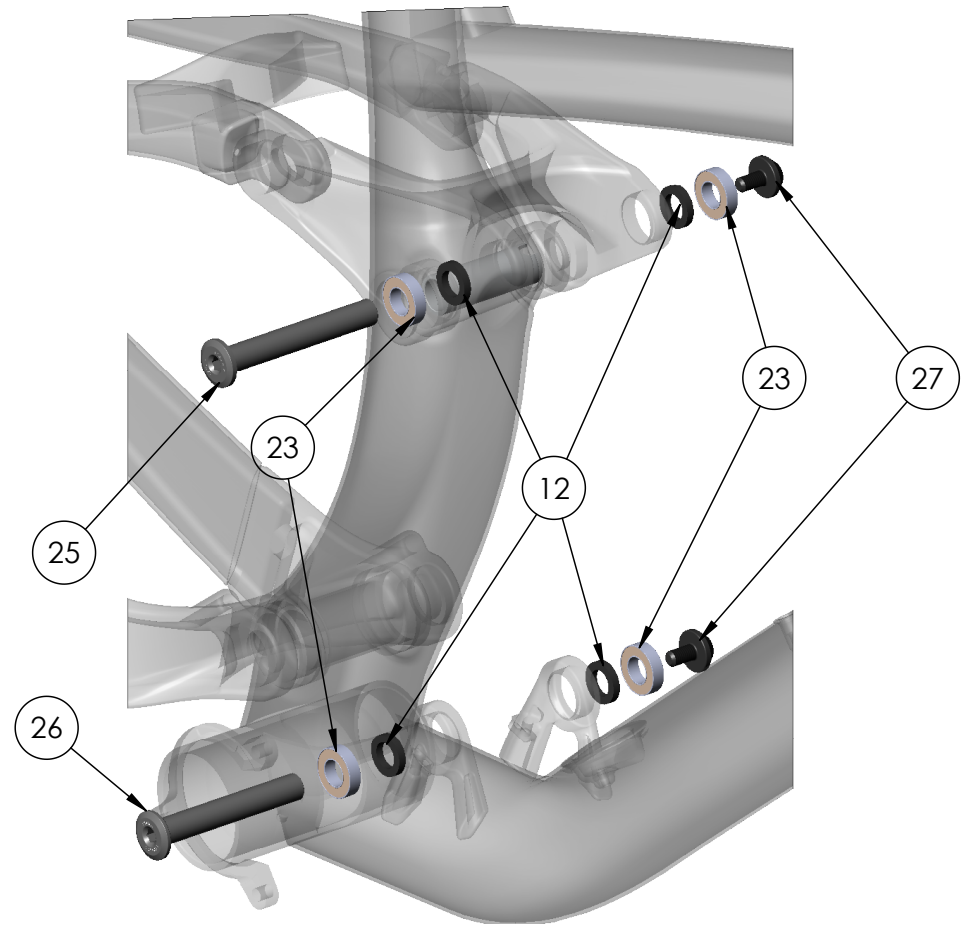

13

Al

FUEL EX

Aluminum

26.982

Item	Description	Part Number	Qty	Note
1	Mainframe		1	
2	Seatstay		1	
3	Chainstay		1	
4	Rocker Link		1	
5	Chainstay Armor	W583087	1	
6	Lower Downtube Armor	W532098	1	
7	Upper Downtube Armor	W529228	1	
8	M4x16mm Bolt	536723	1	Torque 3Nm
9	Knockblock Chip	536723	1	

Item	Description	Part Number	Qty	Note	
10	Mino Link Bolt	W579296	2	Torque 17Nm	
11	Rocker:Seatstay Bearing	W529224	2		
12	Rocker:Seatstay Spacer	W529969	2		
13	Mino Link Nut	W529223	2		
14	Rocker Axle	W535469	1	Torque 22Nm	Kit 599910
15	Rocker Axle Spacer	W290057	2		
16	Rocker Bearing	W586543	2		
17	Rocker Pivot Sleeve	W310155	1		
18	Rocker Axle Nut	W311582	1		
19	Main Pivot Axle	599909	1	Torque 30Nm	
20	Main Pivot Nut	W584134	1		
21	Main Pivot Spacer	W440921	2		
22	Main Pivot Bearing	W302025	2	26x17x10mm	
34	Main Pivot Sleeve	599909	1		

Item	Description	Part Number	Qty	Note
12	Shock Bearing Spacer	W529969	4	
23	Shock Bearing	W293466	4	
24	Thru Shaft Bolt	W583804	4	torque?
25	Upper Shock Axle	599898	1	
26	Lower Shock Axle	599899	1	
27	Shock Axle Cap Bolt	599898	2	Torque 10Nm

Item	Description	Part Number	Qty	Note
27	Thru Axle, Boost 148	W583469	1	Torque 10Nm 184.5mm Length M12x1.0x15.5mm Threading
28	23mm ABP Nut	W583420	1	Torque 15Nm
29	ABP Bearing	W583424	2	20x30x7mm
30	Axle Guide	W583419	1	
31	Derailleur Hanger	W583423	1	Torque 25Nm