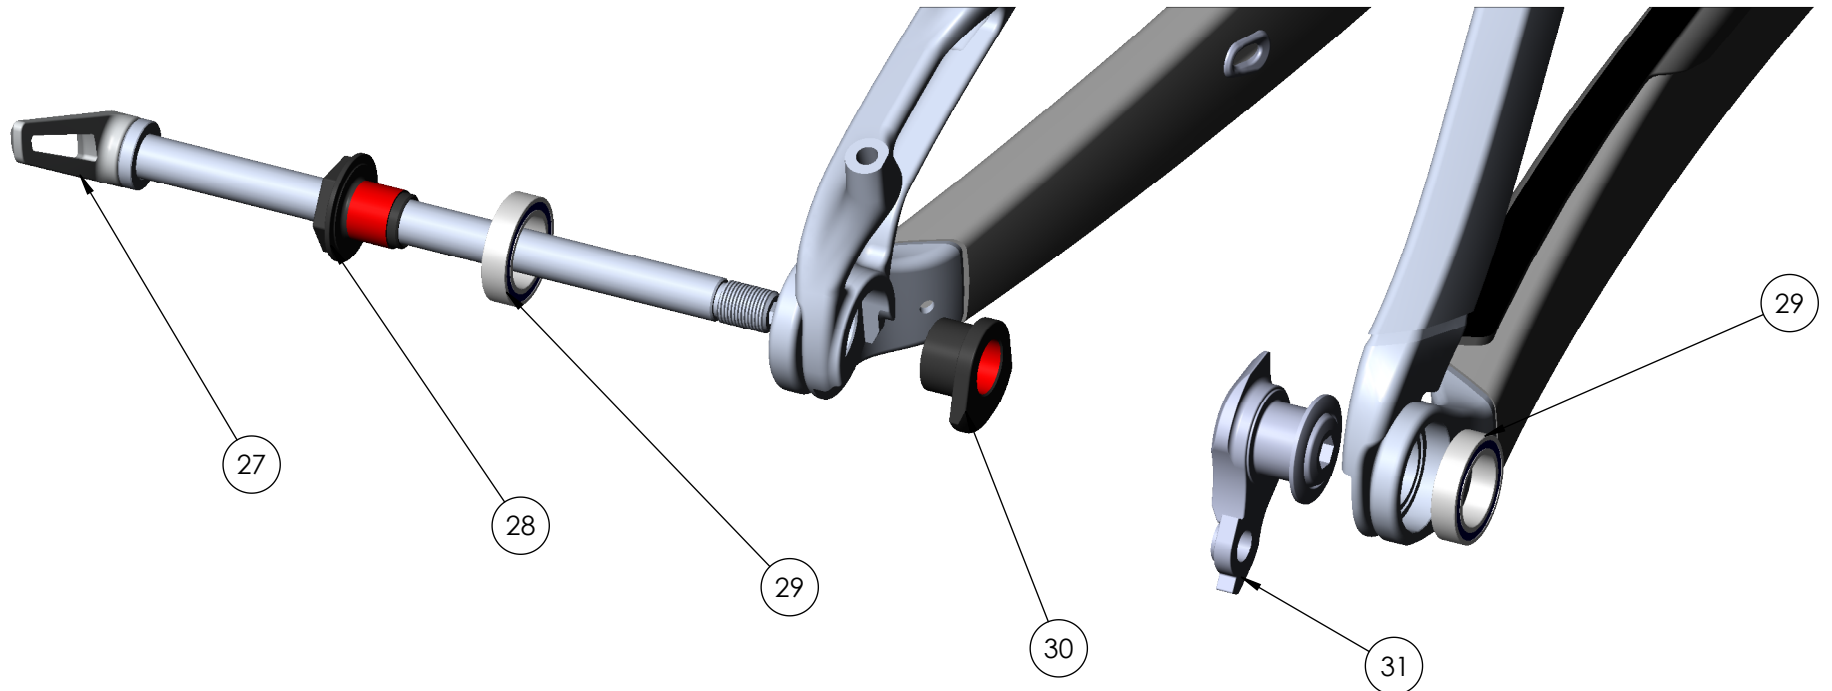

13

Al

FUEL EX

Aluminum

26.982

Item	Description	Part Number	Qty	Note
1	Mainframe		1	
2	Seatstay		1	
3	Chainstay		1	
4	Rocker Link		1	
5	Chainstay Armor	W583087	1	
6	Lower Downtube Armor	W532098	1	
7	Upper Downtube Armor	W529228	1	
8	M4x16mm Bolt	536723	1	Torque 3Nm
9	Knockblock Chip	536723	1	

Item	Description	Part Number	Qty	Note	
10	Mino Link Bolt	W579296	2	Torque 17Nm	
11	Rocker:Seatstay Bearing	W529224	2		
12	Rocker:Seatstay Spacer	W529969	2		
13	Mino Link Nut	W529223	2		
14	Rocker Axle	W535469	1	Torque 22Nm	Kit 599910
15	Rocker Axle Spacer	W290057	2		
16	Rocker Bearing	W586543	2		
17	Rocker Pivot Sleeve	W310155	1		
18	Rocker Axle Nut	W311582	1		
19	Main Pivot Axle	599909	1	Torque 30Nm	
20	Main Pivot Nut	W584134	1		
21	Main Pivot Spacer	W440921	2		
22	Main Pivot Bearing	W302025	2	26x17x10mm	
34	Main Pivot Sleeve	599909	1		

Item	Description	Part Number	Qty	Note
12	Shock Bearing Spacer	W529969	4	
23	Shock Bearing	W293466	4	
24	Thru Shaft Bolt	W583804	4	torque?
25	Upper Shock Axle	599898	1	
26	Lower Shock Axle	599899	1	
27	Shock Axle Cap Bolt	599898	2	Torque 10Nm

Item	Description	Part Number	Qty	Note
27	Thru Axle, Boost 148	W583469	1	Torque 10Nm 184.5mm Length M12x1.0x15.5mm Threading
28	23mm ABP Nut	W583420	1	Torque 15Nm
29	ABP Bearing	W583424	2	20x30x7mm
30	Axle Guide	W583419	1	
31	Derailleur Hanger	W583423	1	Torque 25Nm