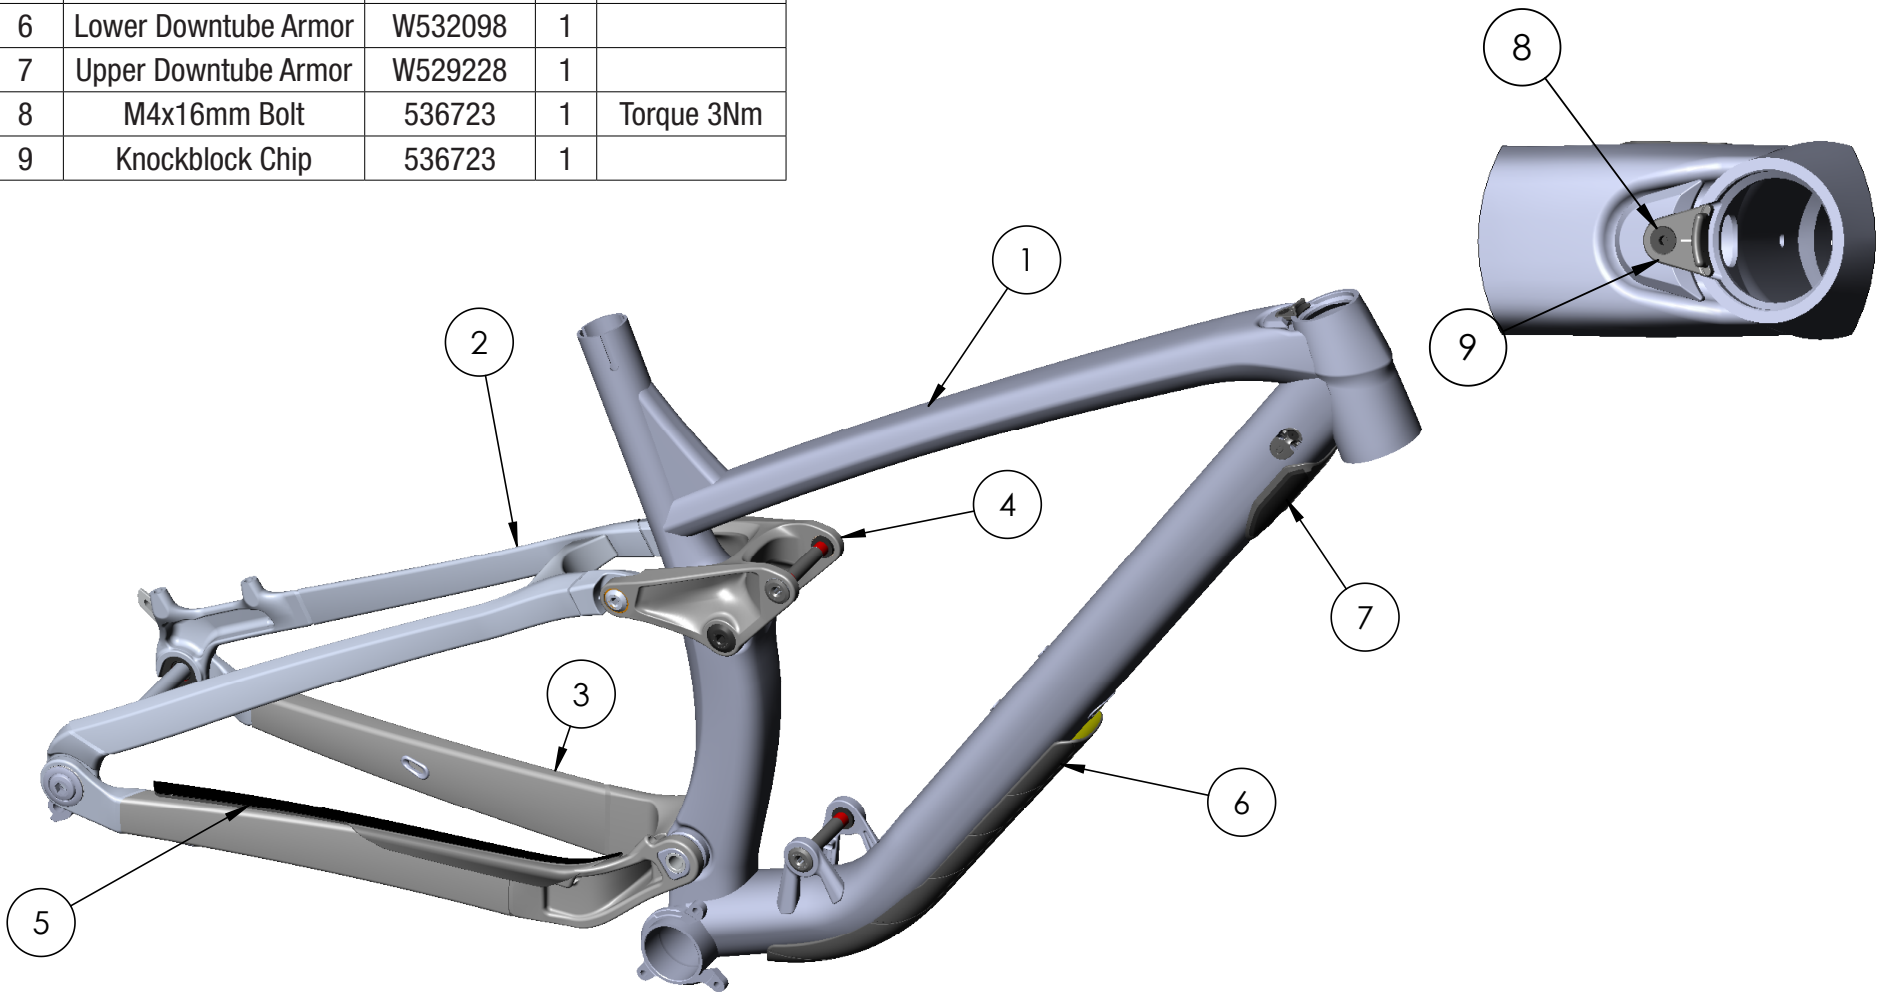

13

Al

FUEL EX

Aluminum

26.982

Item	Description	Part Number	Qty	Note
1	Mainframe		1	
2	Seatstay		1	
3	Chainstay		1	
4	Rocker Link		1	
5	Chainstay Armor	W583087	1	
6	Lower Downtube Armor	W532098	1	
7	Upper Downtube Armor	W529228	1	
8	M4x16mm Bolt	536723	1	Torque 3Nm
9	Knockblock Chip	536723	1	

Item	Description	Part Number	Qty	Note	
10	Mino Link Bolt	W579296	2	Torque 17Nm	
11	Rocker:Seatstay Bearing	W529224	2		
12	Rocker:Seatstay Spacer	W529969	2		
13	Mino Link Nut	W529223	2		
14	Rocker Axle	W535469	1	Torque 22Nm	Kit 599910
15	Rocker Axle Spacer	W290057	2		
16	Rocker Bearing	W586543	2		
17	Rocker Pivot Sleeve	W310155	1		
18	Rocker Axle Nut	W311582	1		
19	Main Pivot Axle	599909	1	Torque 30Nm	
20	Main Pivot Nut	W584134	1		
21	Main Pivot Spacer	W440921	2		
22	Main Pivot Bearing	W302025	2	26x17x10mm	
34	Main Pivot Sleeve	599909	1		

Item	Description	Part Number	Qty	Note
12	Shock Bearing Spacer	W529969	4	
23	Shock Bearing	W293466	4	
24	Thru Shaft Bolt	W583804	4	torque?
25	Upper Shock Axle	599898	1	
26	Lower Shock Axle	599899	1	
27	Shock Axle Cap Bolt	599898	2	Torque 10Nm

Item	Description	Part Number	Qty	Note
27	Thru Axle, Boost 148	W583469	1	Torque 10Nm 184.5mm Length M12x1.0x15.5mm Threading
28	23mm ABP Nut	W583420	1	Torque 15Nm
29	ABP Bearing	W583424	2	20x30x7mm
30	Axle Guide	W583419	1	
31	Derailleur Hanger	W583423	1	Torque 25Nm