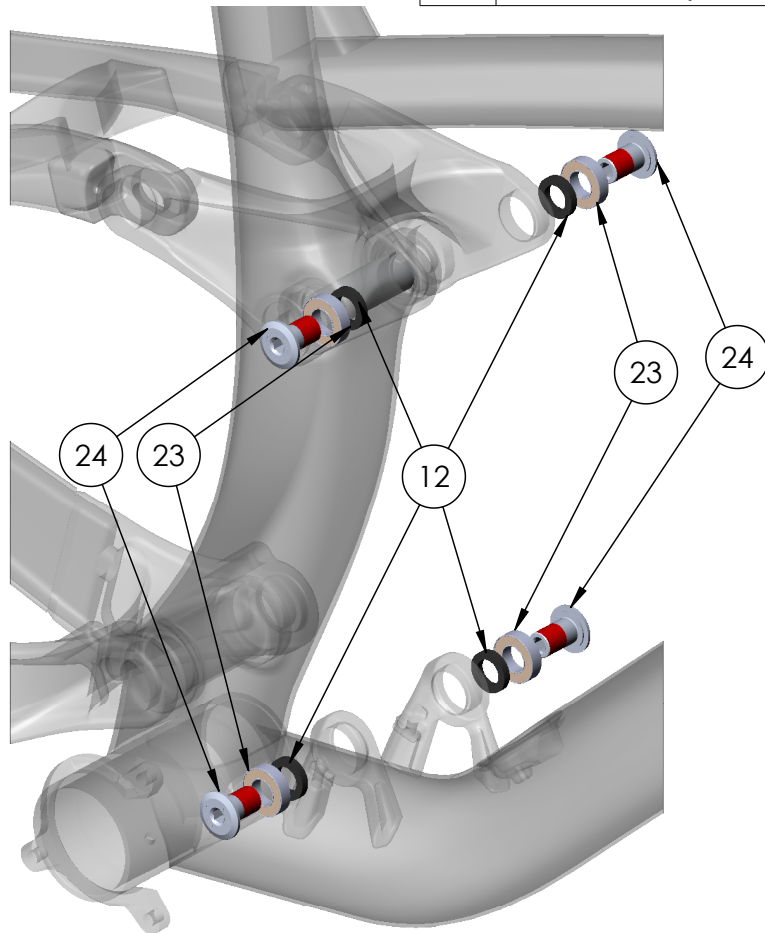

13

Al

FUEL EX

Aluminum

26.982

Item	Description	Part Number	Qty	Note
1	Mainframe		1	
2	Seatstay		1	
3	Chainstay		1	
4	Rocker Link		1	
5	Chainstay Armor	W583087	1	
6	Lower Downtube Armor	W532098	1	
7	Upper Downtube Armor	W529228	1	
8	M4x16mm Bolt	536723	1	Torque 3Nm
9	Knockblock Chip	536723	1	

Item	Description	Part Number	Qty	Note	
10	Mino Link Bolt	W579296	2	Torque 17Nm	
11	Rocker:Seatstay Bearing	W529224	2		
12	Rocker:Seatstay Spacer	W529969	2		
13	Mino Link Nut	W529223	2		
14	Rocker Axle	W535469	1	Torque 22Nm	Kit 599910
15	Rocker Axle Spacer	W290057	2		
16	Rocker Bearing	W586543	2		
17	Rocker Pivot Sleeve	W310155	1		
18	Rocker Axle Nut	W311582	1		
19	Main Pivot Axle	599909	1	Torque 30Nm	
20	Main Pivot Nut	W584134	1		
21	Main Pivot Spacer	W440921	2		
22	Main Pivot Bearing	W302025	2	26x17x10mm	
34	Main Pivot Sleeve	599909	1		

Item	Description	Part Number	Qty	Note
12	Shock Bearing Spacer	W529969	4	
23	Shock Bearing	W293466	4	
24	Thru Shaft Bolt	W583804	4	torque?
25	Upper Shock Axle	599898	1	
26	Lower Shock Axle	599899	1	
27	Shock Axle Cap Bolt	599898	2	Torque 10Nm

Item	Description	Part Number	Qty	Note
27	Thru Axle, Boost 148	W583469	1	Torque 10Nm 184.5mm Length M12x1.0x15.5mm Threading
28	23mm ABP Nut	W583420	1	Torque 15Nm
29	ABP Bearing	W583424	2	20x30x7mm
30	Axle Guide	W583419	1	
31	Derailleur Hanger	W583423	1	Torque 25Nm