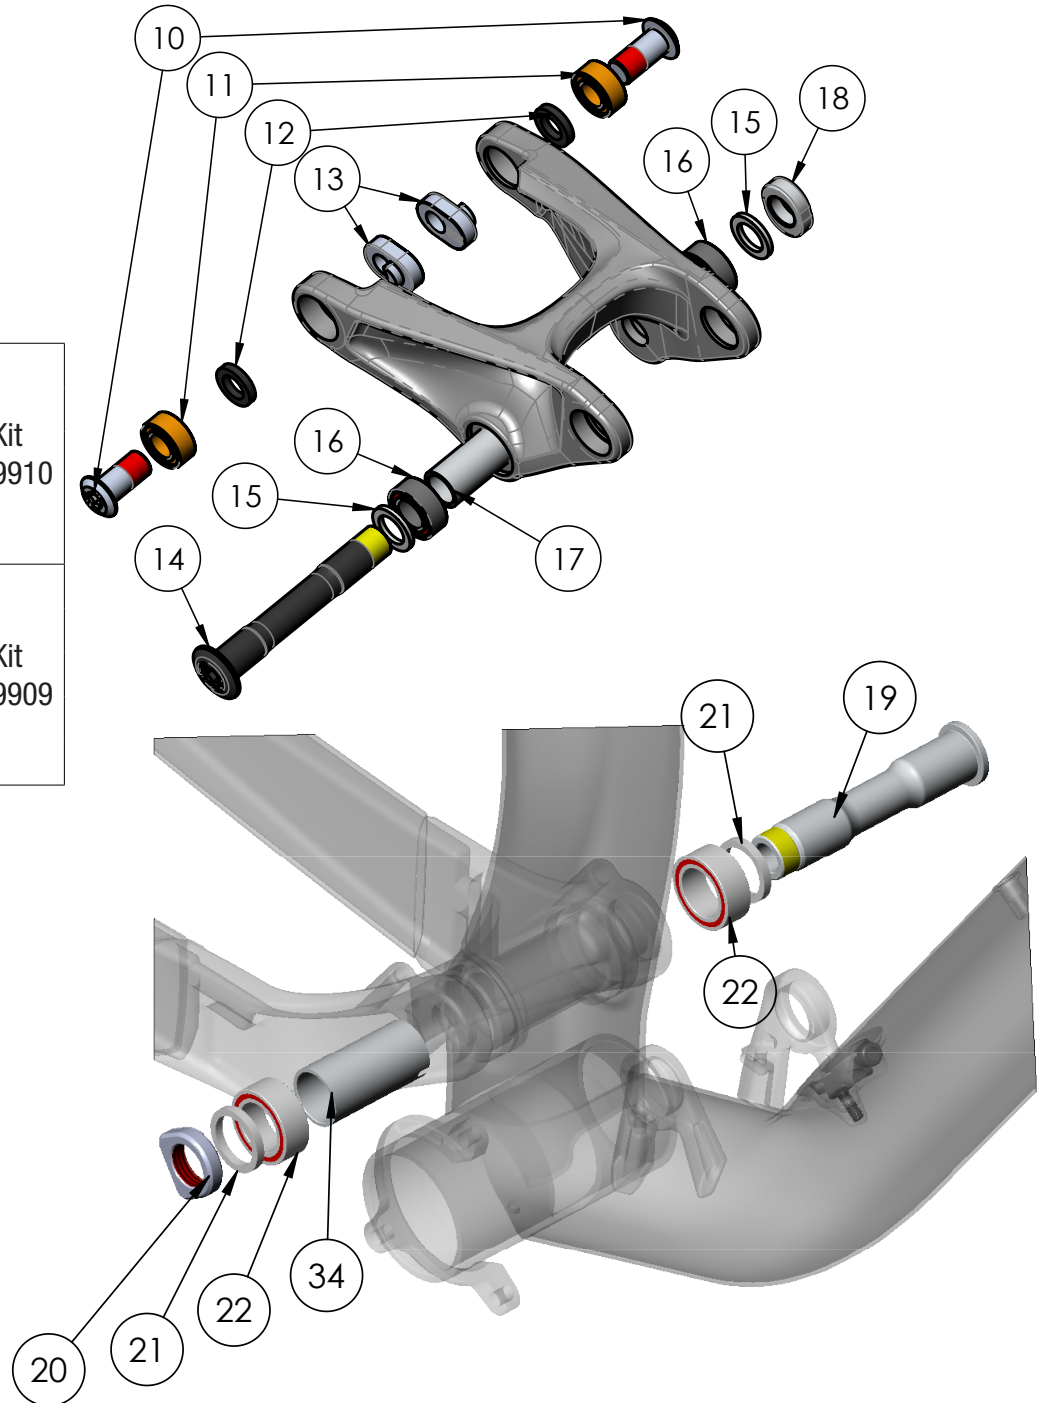

13

Al

FUEL EX

Aluminum

26.982

Item	Description	Part Number	Qty	Note
1	Mainframe		1	
2	Seatstay		1	
3	Chainstay		1	
4	Rocker Link		1	
5	Chainstay Armor	W583087	1	
6	Lower Downtube Armor	W532098	1	
7	Upper Downtube Armor	W529228	1	
8	M4x16mm Bolt	536723	1	Torque 3Nm
9	Knockblock Chip	536723	1	

Item	Description	Part Number	Qty	Note	
10	Mino Link Bolt	W579296	2	Torque 17Nm	
11	Rocker:Seatstay Bearing	W529224	2		
12	Rocker:Seatstay Spacer	W529969	2		
13	Mino Link Nut	W529223	2		
14	Rocker Axle	W535469	1	Torque 22Nm	Kit 599910
15	Rocker Axle Spacer	W290057	2		
16	Rocker Bearing	W586543	2		
17	Rocker Pivot Sleeve	W310155	1		
18	Rocker Axle Nut	W311582	1		
19	Main Pivot Axle	599909	1	Torque 30Nm	
20	Main Pivot Nut	W584134	1		
21	Main Pivot Spacer	W440921	2		
22	Main Pivot Bearing	W302025	2	26x17x10mm	
34	Main Pivot Sleeve	599909	1		

Item	Description	Part Number	Qty	Note
12	Shock Bearing Spacer	W529969	4	
23	Shock Bearing	W293466	4	
24	Thru Shaft Bolt	W583804	4	torque?
25	Upper Shock Axle	599898	1	
26	Lower Shock Axle	599899	1	
27	Shock Axle Cap Bolt	599898	2	Torque 10Nm

Item	Description	Part Number	Qty	Note
27	Thru Axle, Boost 148	W583469	1	Torque 10Nm 184.5mm Length M12x1.0x15.5mm Threading
28	23mm ABP Nut	W583420	1	Torque 15Nm
29	ABP Bearing	W583424	2	20x30x7mm
30	Axle Guide	W583419	1	
31	Derailleur Hanger	W583423	1	Torque 25Nm