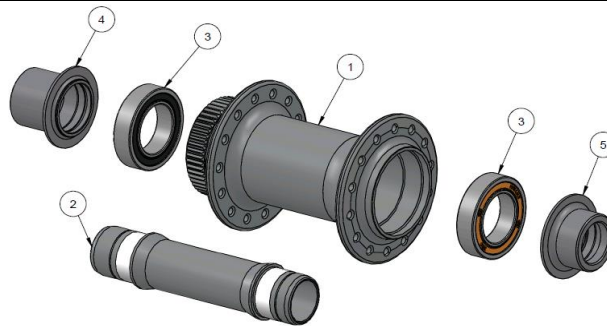

Aeolus Comp 5 TLR Disc Front Road Wheel

Wheel Components

TCG Part Number	Description
568427 / 568429	Wheel (Black / White)
NA	Hub (OE use only, not available for aftermarket purchase)
W571996	Rim
573783	Rim Decal - Black/Anthracite
573784	Rim Decal - White/Anthracite
W540860	Drive Side Spokes
W566911	Non-Drive Side Spokes
415760	Nipples
W514418	Tubeless Rim Strip
W436111	Tubeless Valve Stem

Hub Service Parts

Diagram Number	TCG Part Number	Description
1	NA	Hub Shell
2	536867	Axle (for 12mm endcaps)
2	504292	Axle (for 5mm & 15mm endcaps)
3	431759	Ball Bearing 18307 18x30x7mm
4,5	536866	12mm End Caps
Not Pictured	W318502	5mm End Caps (not included with aftermarket wheel)
Not Pictured	431778	15mm End Caps (not included with aftermarket wheel)
Not Pictured	W333810	Bontrager Centerlock Lockring for 5/12mm (not included with aftermarket wheel)

Wheel Building Information and Specifications

Value	Description or Specification
Wheel Building Information	
0.4	Hop (mm)
0.4	Wobble (mm)
0.6	Dish (mm)
630	Wheel stress level disc side up (degrees of rotation, measured on Bontrager Stressor)
540	Wheel stress level non-disc side up (degrees of rotation, measured on Bontrager Stressor)
NA	Spoke Tension
Lacing Pattern	Radial, first hole CW of the valve hole is a down hole.
Additional build instructions	NA
Size Specifications	
294mm	Spoke Length Drive
292mm	Spoke Length Non-Drive
596mm	Rim ERD
50mm	Rim height
23mm	Rim outer width
2.5mm	Rim spoke offset
17.4mm	Rim inner hook bead width
Other Specifications	
775g	Wheel weight
NA	Rim weight
Carbon with Black or White decal	Wheel Color
Black	Hub color
Black	Spoke color
Carbon with Black or White decal	Rim color
24	Spoke Count
14/15G	Spoke Gauge
Centerlock	Disc bolt pattern
Yes	Tubeless ready